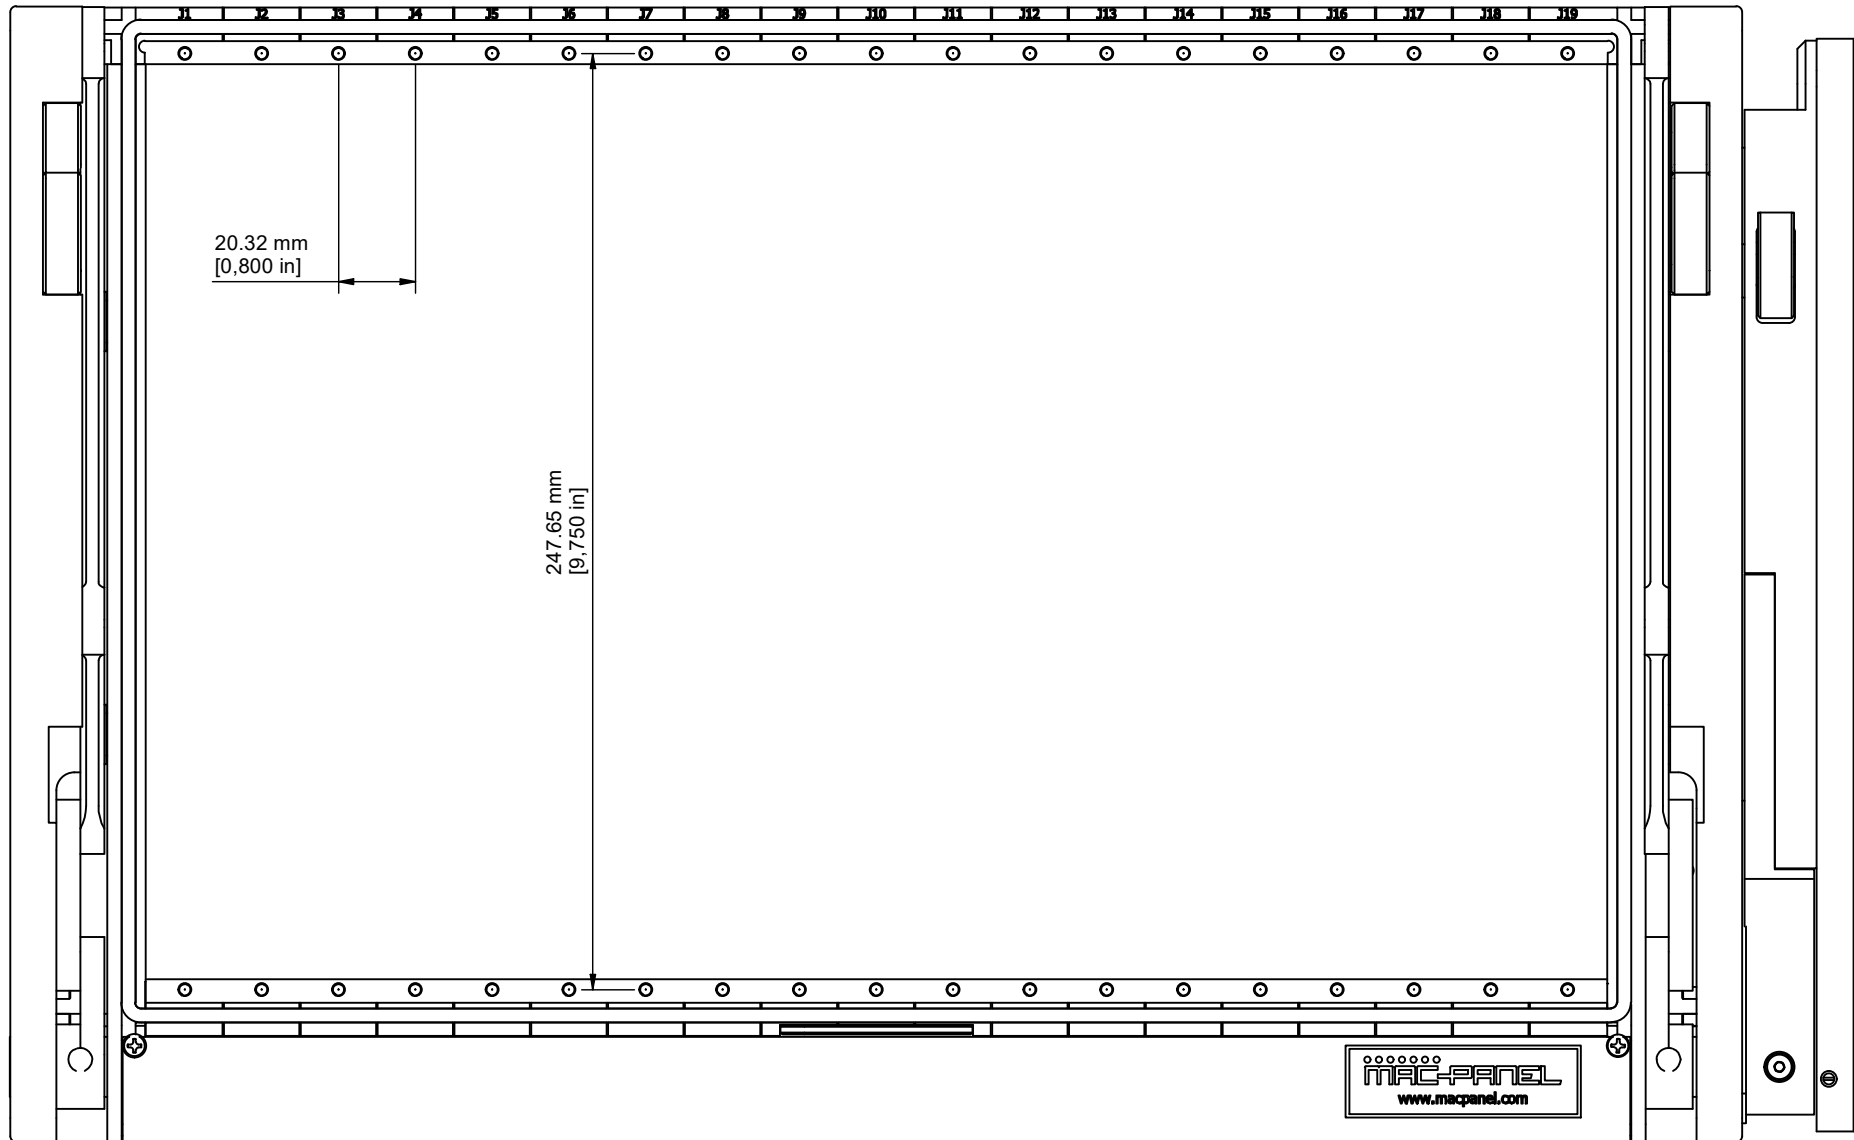

COMMENTS / NOTES
Views to show overall dimensions

MACPANEL

WWW.MACPANEL.COM

DRAWN BY
ARAMOS

DATE
8/26/2021

DESCRIPTION

Receiver, JSF, Sliding Claw,
Reduced Weight-RoHS

DRAWING NO.

0811191-21

REVISION

A

SHEET
1 OF 3

COMMENTS / NOTES

View to show Slot Numbers

MAC-PANEL

WWW.MACPANEL.COM

DRAWN BY
ARAMOS

DATE

8/26/2021

DESCRIPTION

Receiver, JSF, Sliding Claw,
Reduced Weight-RoHS

Third Angle
Projection

DRAWING NO.

0811191-21