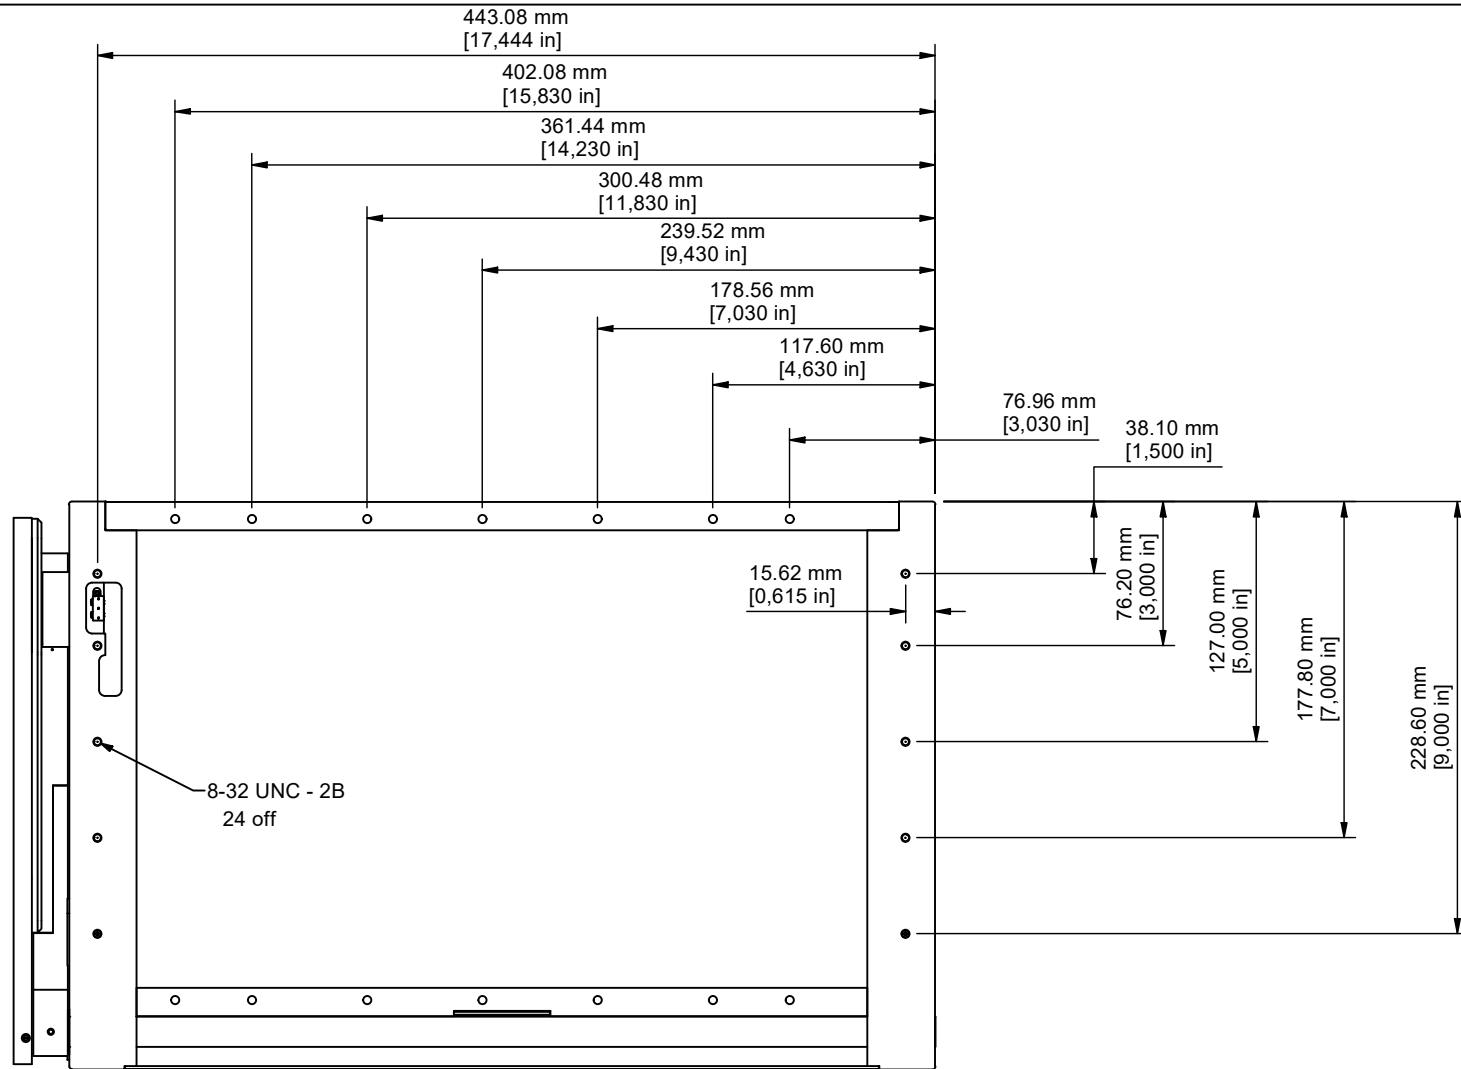

COMMENTS / NOTES
View to show mounting options

WWW.MACPANEL.COM

DRAWN BY
ARAMOS

DATE
8/26/2021

SHEET
3 OF 3

DESCRIPTION
Receiver, JSF, Sliding Claw,
Reduced Weight-RoHS

DRAWING NO.
0811191-21

REVISION
A