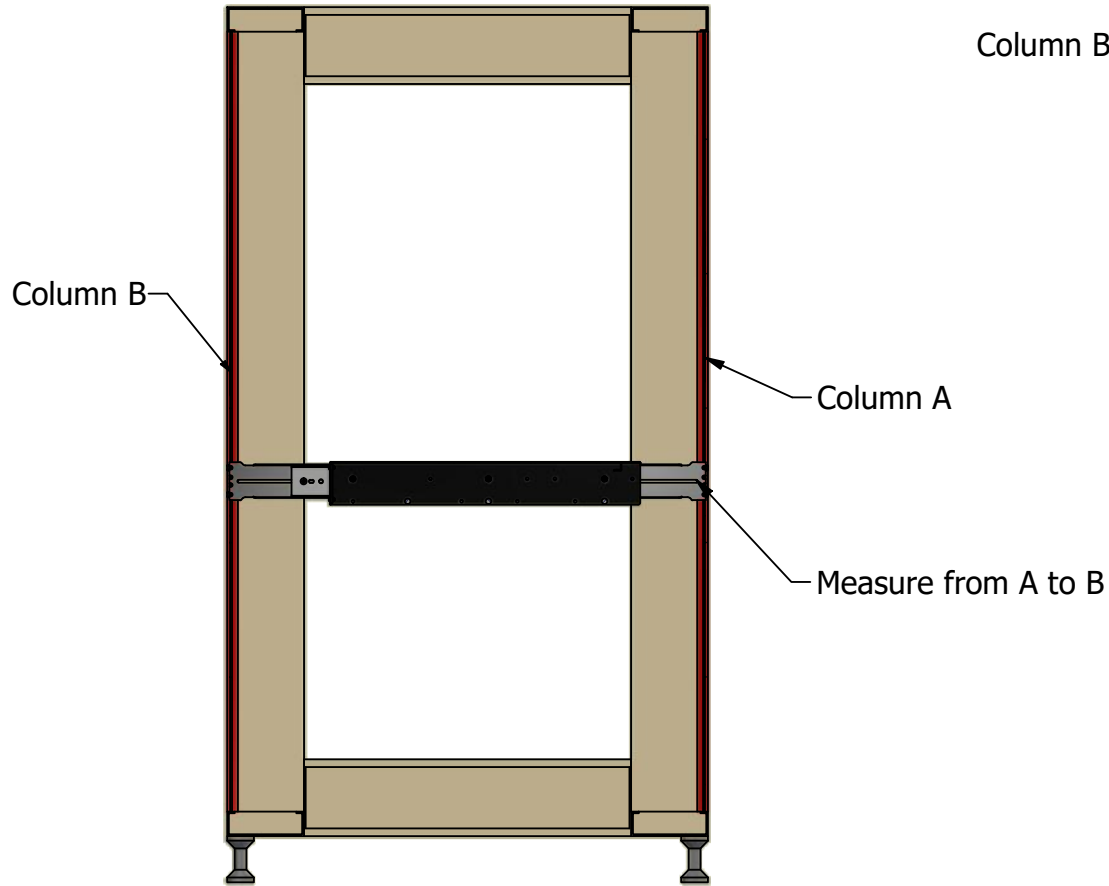

A-A (0.08)
2 Column Example

B-B (0.08)
3 Column Example

COMMENTS / NOTES

When mounting any slide shelf to the front mounting rail the loose part supplied 563115 should be used to prevent the Receiver from hitting the heads of the slide shelf mounting screws