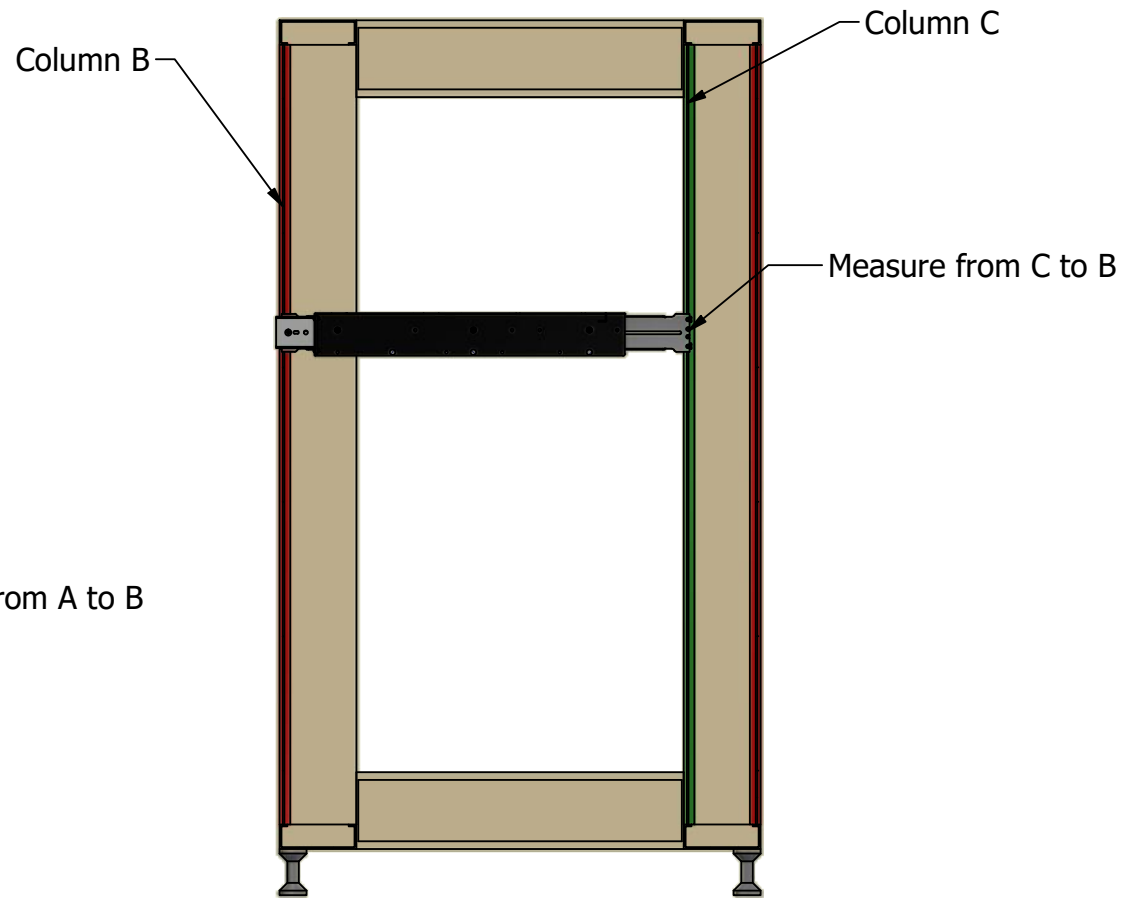

A-A (0.08)
2 Column Example

B-B (0.08)
3 Column Example

COMMENTS / NOTES

When mounting any slide shelf to the front mounting rail the loose part supplied 563115 should be used to prevent the Receiver from hitting the heads of the slide shelf mounting screws

MAC-PANEL

WWW.MACPANEL.COM

CAGE CODE 16654

PART NUMBER

DRAWN BY
davec

DATE
11/06/2020

Third Angle
Projection

DESCRIPTION