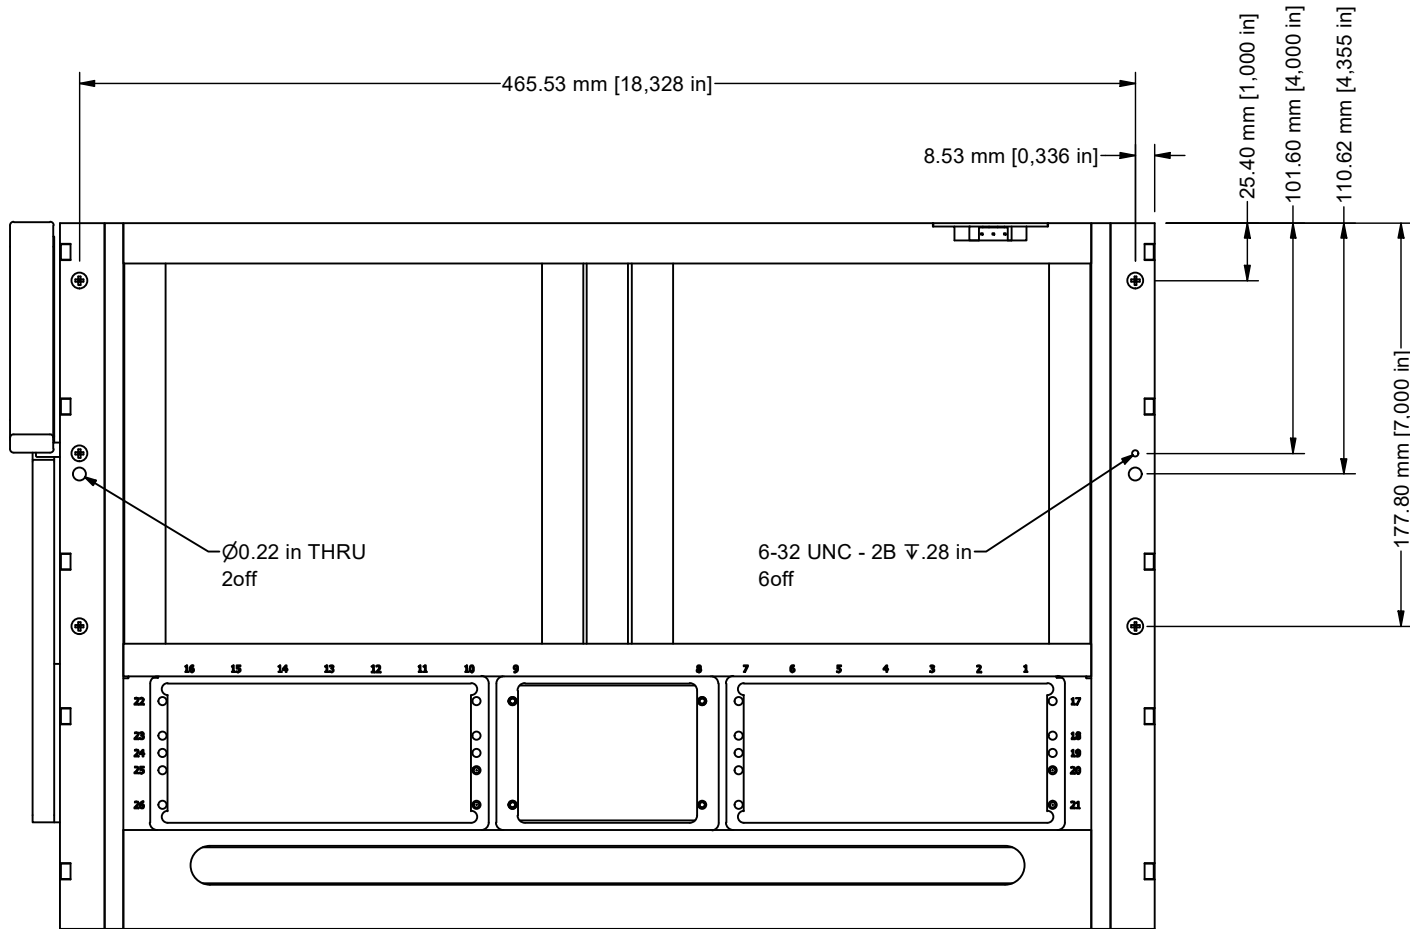

SHEET
1 OF 3

DRAWING NO.

561911-CU

REVISION

G

COMMENTS / NOTES

View to show Slot Numbers

	DRAWN BY davecooper	DATE 9/18/2013	DESCRIPTION Receiver, SCOUTxt, LXIReceiver, SCOUTxt, LXI
	Third Angle Projection		DRAWING NO. 561911-CU
WWW.MACPANEL.COM	SHEET 2 OF 3		REVISION G