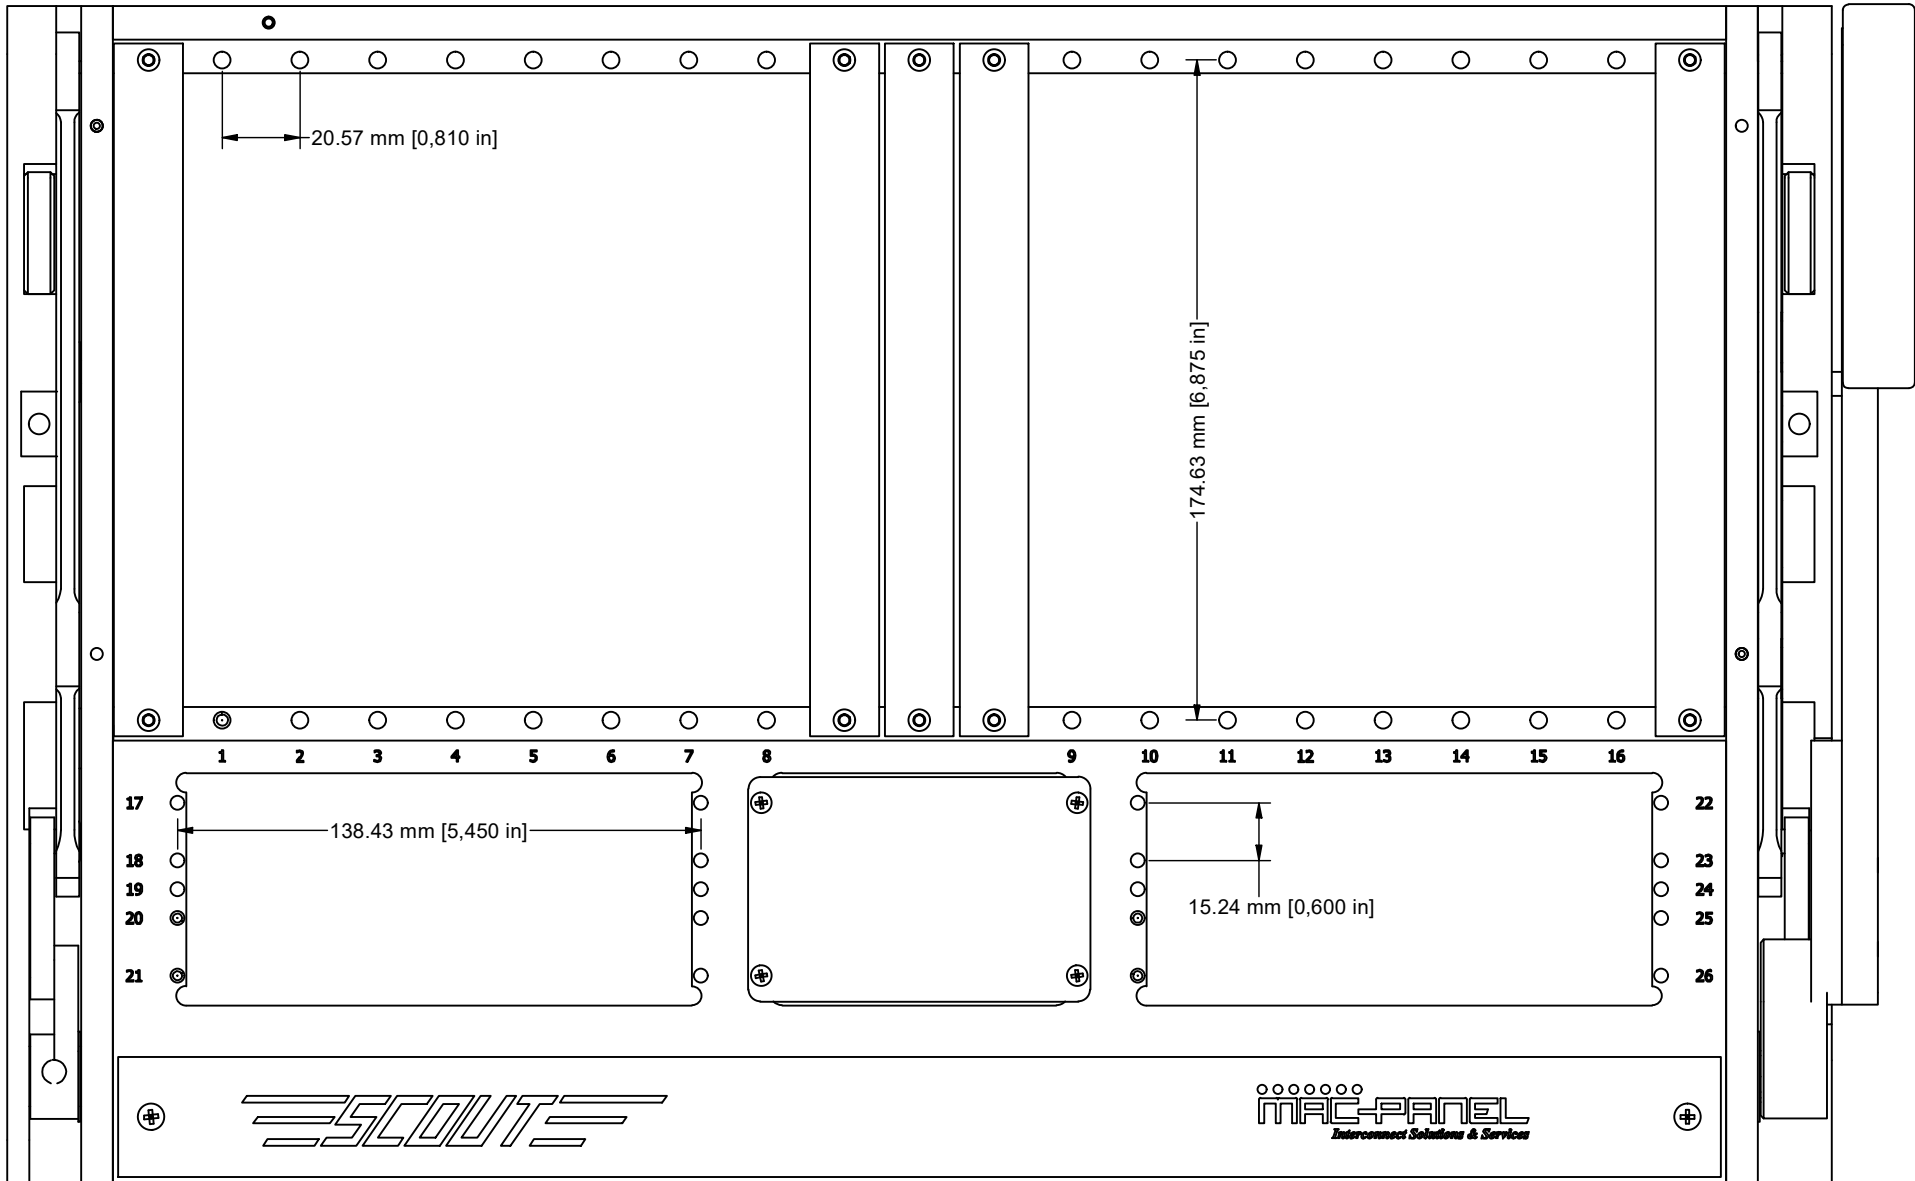

COMMENTS / NOTES

Views to show overall dimensions

MACPANEL

WWW.MACPANEL.COM

DRAWN BY
davecooper

DATE
9/18/2013

DESCRIPTION

Receiver, SCOUTxt, LXI

SHEET
1 OF 3

DRAWING NO.

561911-CU

REVISION

G

COMMENTS / NOTES

View to show Slot Numbers

	DRAWN BY davecooper	DATE 9/18/2013	DESCRIPTION Receiver, SCOUTxt, LXIReceiver, SCOUTxt, LXI
	Third Angle Projection		DRAWING NO. 561911-CU
WWW.MACPANEL.COM	SHEET 2 OF 3		REVISION G