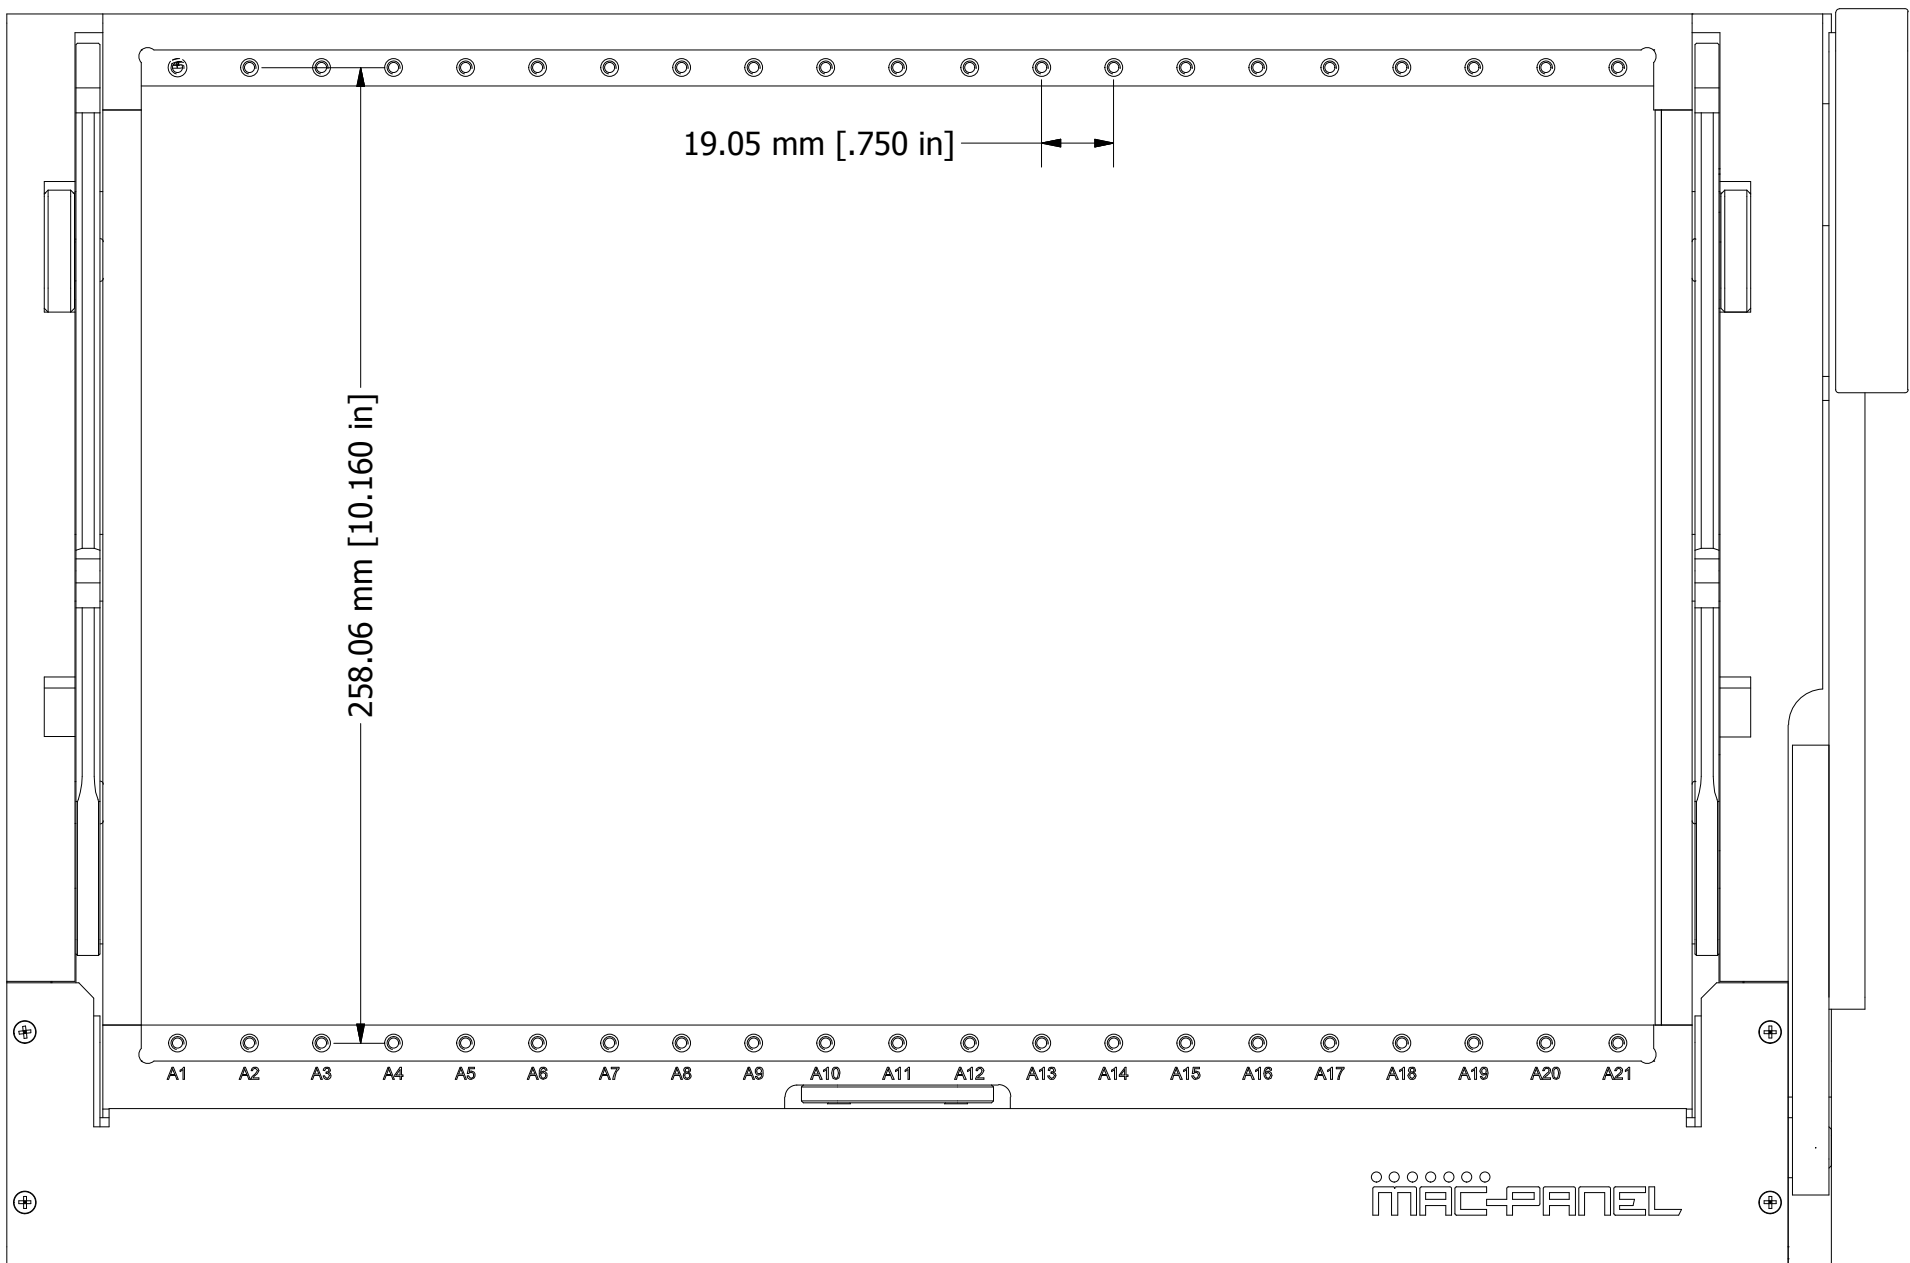

COMMENTS / NOTES  
Overall View

MAC-PANEL

WWW.MACPANEL.COM

DRAWN BY  
davecooper

DATE  
06/09/2013

DESCRIPTION

Receiver, Series 75, Single Tier,  
Reciprocating Claw

DRAWING NO.

7511211-25-CU

REVISION

E

SHEET  
1 OF 3

COMMENTS / NOTES

View to show slot numbers

  
[WWW.MACPANEL.COM](http://WWW.MACPANEL.COM)

DRAWN BY  
 davecooper  
 DATE  
 06/09/2013  
  
 Third Angle  
 Projection  
 SHEET  
 2 OF 3

DESCRIPTION  
**Receiver, Series 75, Single Tier,  
 Reciprocating Claw**  
 DRAWING NO.  
**7511211-25-CU**  
 REVISION  
**E**

COMMENTS / NOTES

View to show mounting options

MACPANEL

WWW.MACPANEL.COM

DRAWN BY  
davecooper

DATE  
06/09/2013

DESCRIPTION

Receiver, Series 75, Single Tier,  
Reciprocating Claw

SHEET  
3 OF 3

DRAWING NO.

7511211-25-CU

REVISION

E