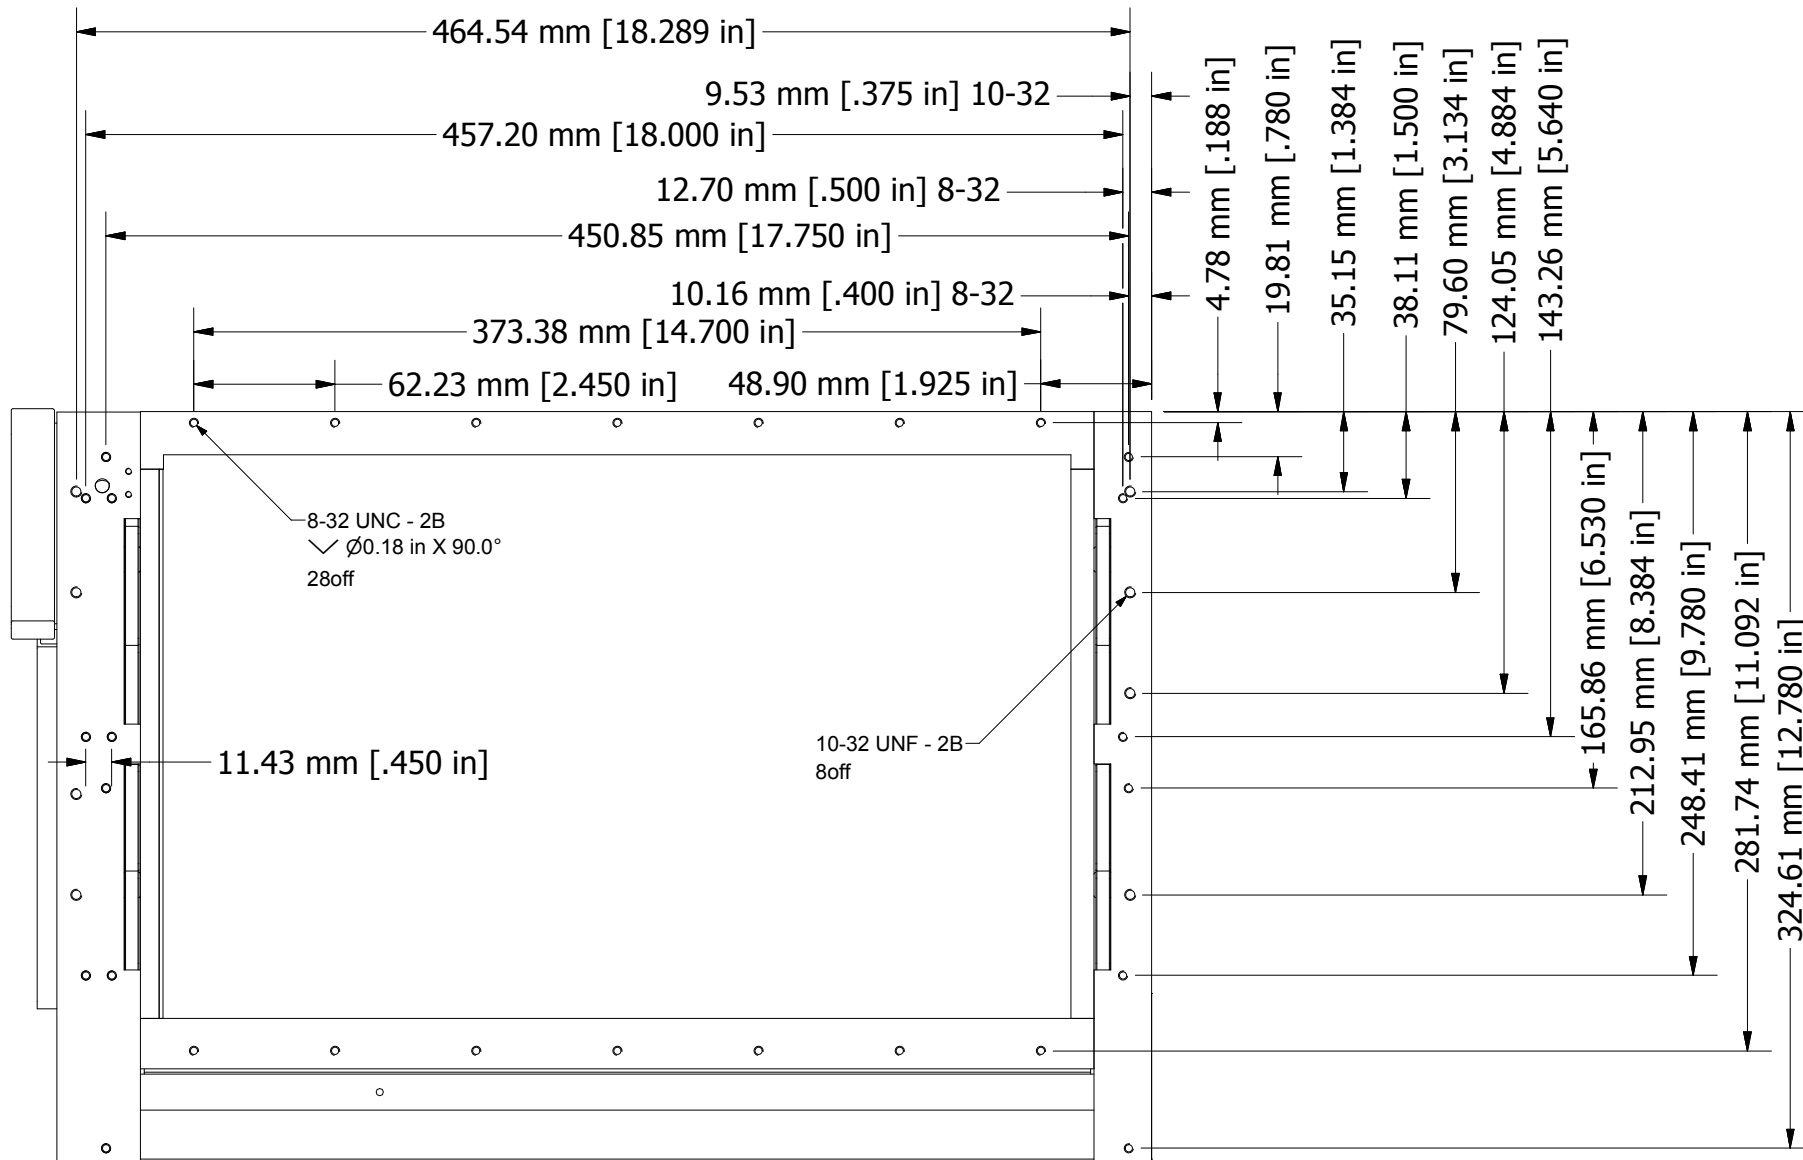

7511211-25-CU

REVISION

E

SHEET  
1 OF 3

COMMENTS / NOTES

View to show slot numbers

  
[WWW.MACPANEL.COM](http://WWW.MACPANEL.COM)

DRAWN BY  
 davecooper  
 DATE  
 06/09/2013  
  
 Third Angle  
 Projection  
 SHEET  
 2 OF 3

DESCRIPTION  
**Receiver, Series 75, Single Tier,  
 Reciprocating Claw**  
 DRAWING NO.  
**7511211-25-CU**  
 REVISION  
**E**

COMMENTS / NOTES

View to show mounting options

MACPANEL

WWW.MACPANEL.COM

DRAWN BY  
davecooper

DATE  
06/09/2013

DESCRIPTION

Receiver, Series 75, Single Tier,  
Reciprocating Claw

SHEET  
3 OF 3

DRAWING NO.

7511211-25-CU

REVISION

E