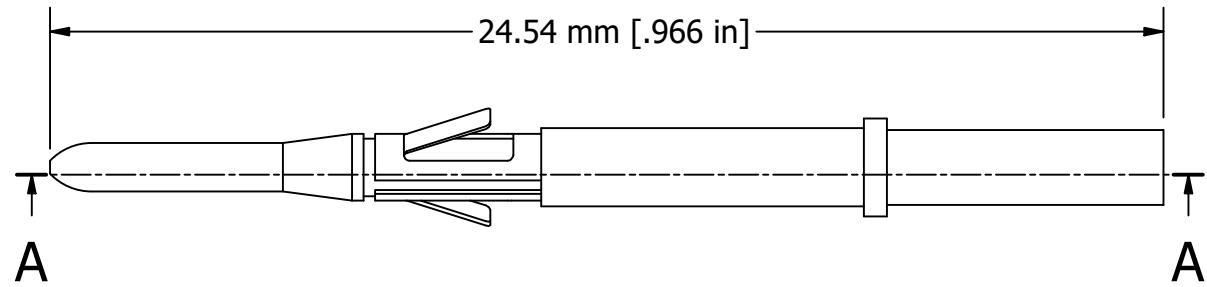

Operating Current "Max" : 5 Amps
Max Wire "AWG" : 20
Min Wire "AWG" : 24
Material : BeCu
Plating : Au (Gold) over Ni (Nickel)
Termination : Crimp
Cycle Life : 20,000

COMMENTS / NOTES

WWW.MACPANEL.COM

DRAWN BY
davecooper

DATE
3/8/2013

DESCRIPTION

Contact, Male 1mm, Crimp,
 20-24 AWG

SHEET
1 OF 1

DRAWING NO.

563700-CU

REVISION

B