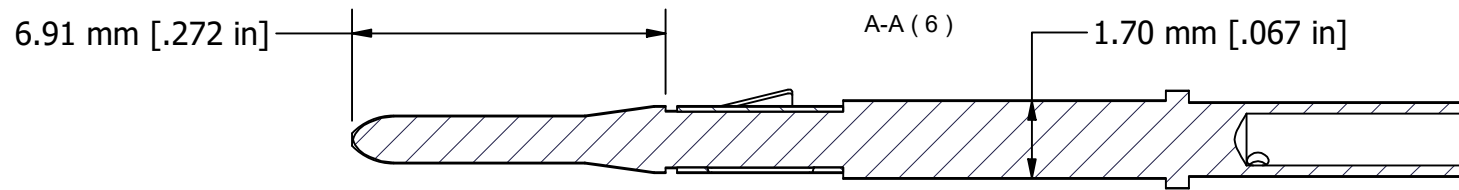

Operating Current "Max" : 5 Amps
Max Wire "AWG" : 20
Min Wire "AWG" : 24
Material : BeCu
Plating : Au (Gold) over Ni (Nickel)
Termination : Crimp
Cycle Life : 20,000

COMMENTS / NOTES

WWW.MACPANEL.COM

DRAWN BY
davecooper

DATE
3/8/2013

DESCRIPTION

Contact, Male 1mm, Crimp,
 20-24 AWG

SHEET
1 OF 1

DRAWING NO.

563700-CU

REVISION

B