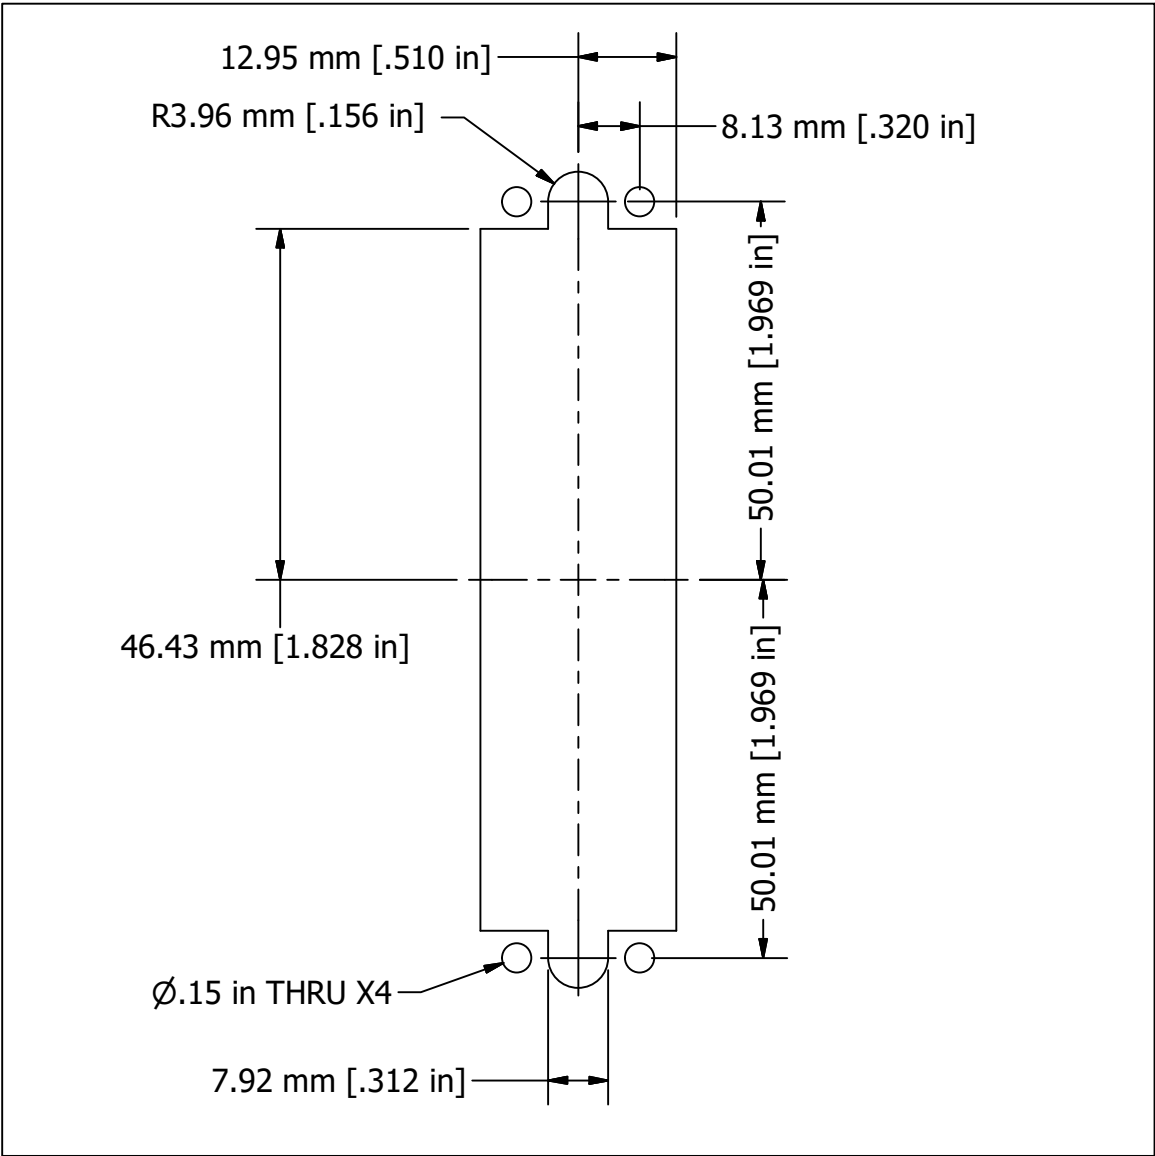

COMMENTS / NOTES

Overall View

MAC-PANEL

WWW.MACPANEL.COM

DRAWN BY: DCooper DATE: 08/05/2018

DESCRIPTION: APEX, Socket, 156 Position, Crimp

DRAWING NO.: 562608-CU

REVISION: C

SHEET 1 OF 2

COMMENTS / NOTES

WWW.MACPANEL.COM

DRAWN BY
DCooper

DATE
08/05/2018

SHEET
2 OF 2

DESCRIPTION
APEX,Socket,156 Position,Crimp

DRAWING NO.
APEX 156