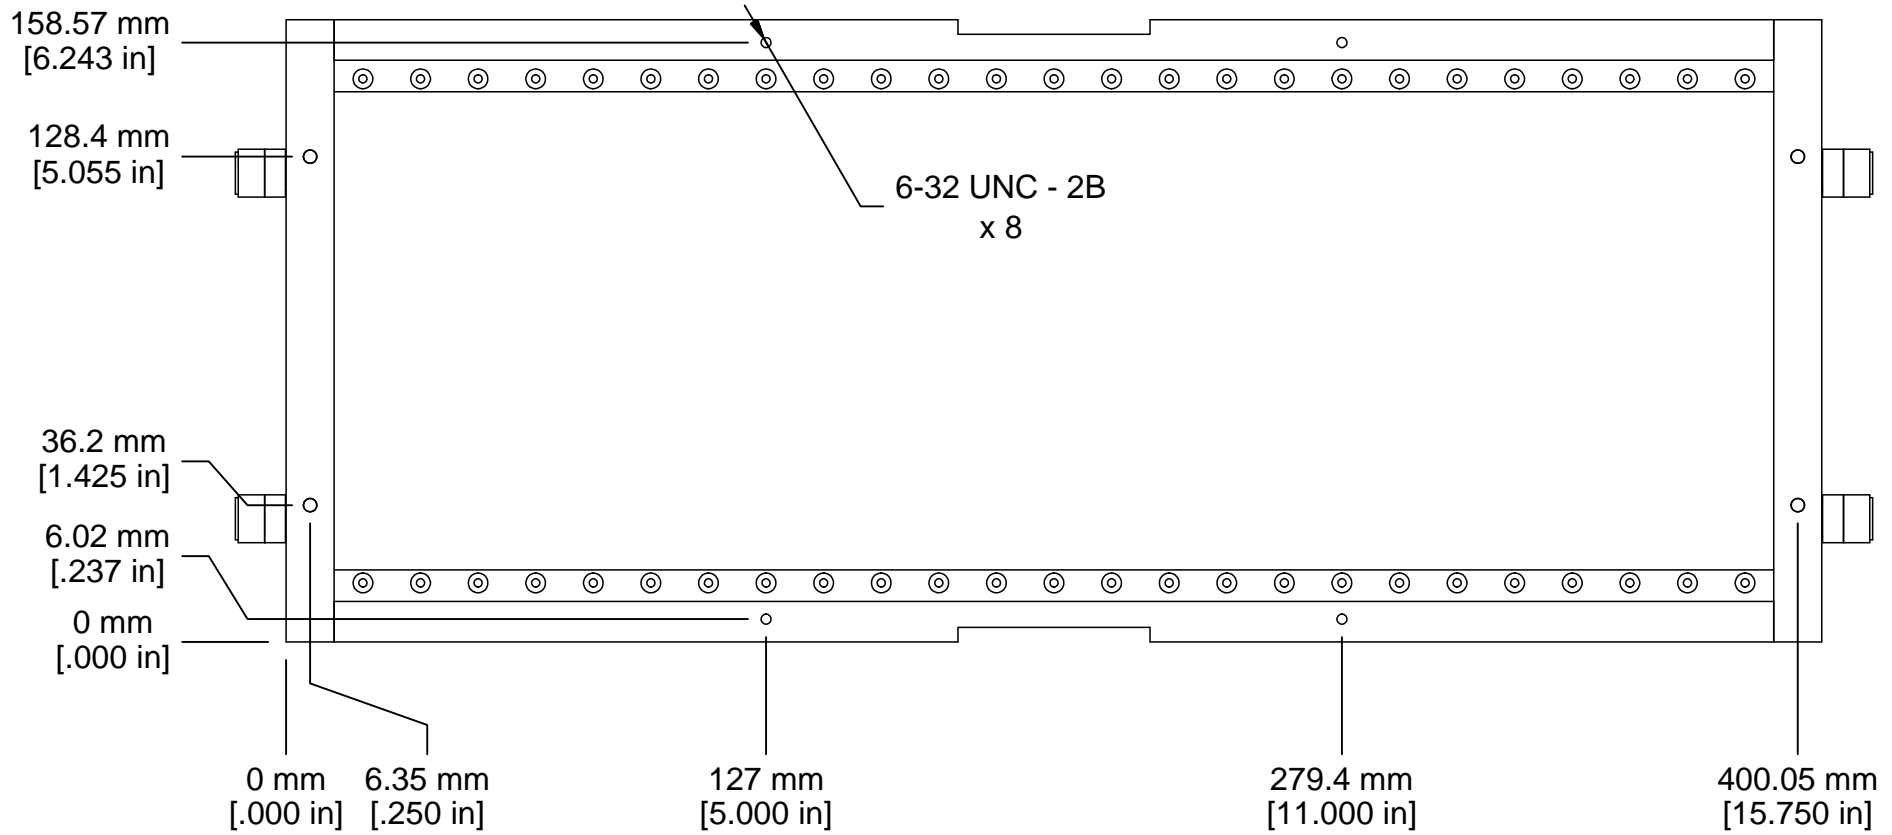

COMMENTS / NOTES

○○○○○○○
MAC-PANEL

WWW.MACPANEL.COM

DRAWN BY DATE
04/08/2010

SHEET 1 OF 3

DESCRIPTION
S/64 ITA, 25 Slot, Single Tier.

DRAWING NO. 70206455-CU

REVISION

COMMENTS / NOTES

Enclosure mounting hole positions.

WWW.MACPANEL.COM

DRAWN BY

DATE

04/08/2010

DESCRIPTION

S/64 ITA, 25 Slot, Single Tier.

SHEET
3 OF 3

DESCRIPTION

S/64 ITA, 25 Slot, Single Tier.

DRAWING NO. REVISION

-CU