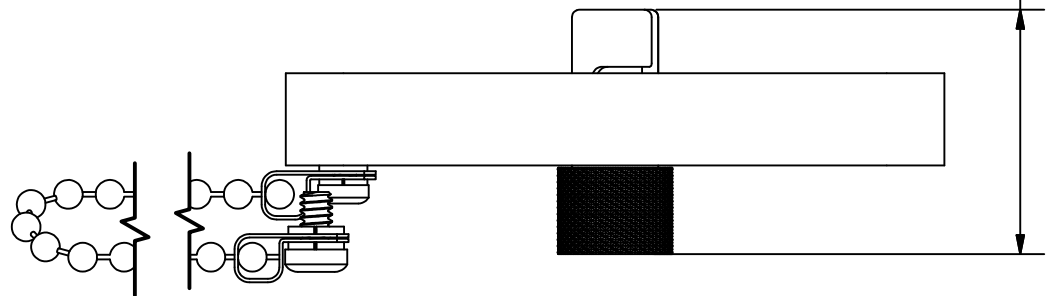

26.92 [1.060 in]

COMMENTS / NOTES

MAC-PANEL

WWW.MACPANEL.COM

DRAWN BY
davec

DATE
26/09/2016

DESCRIPTION

Protective cover Assy, APEX, 96
pos, Socket