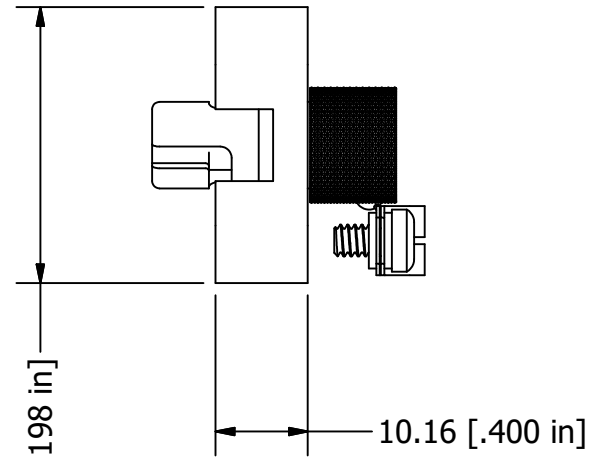

26.92 [1.060 in]

COMMENTS / NOTES

MAC-PANEL

WWW.MACPANEL.COM

DRAWN BY
davec

DATE
26/09/2016

DESCRIPTION

Protective cover Assy, APEX, 96
pos, Socket

Third Angle
Projection

DRAWING NO.

564258-CU

REVISION

A

SHEET
1 OF 1