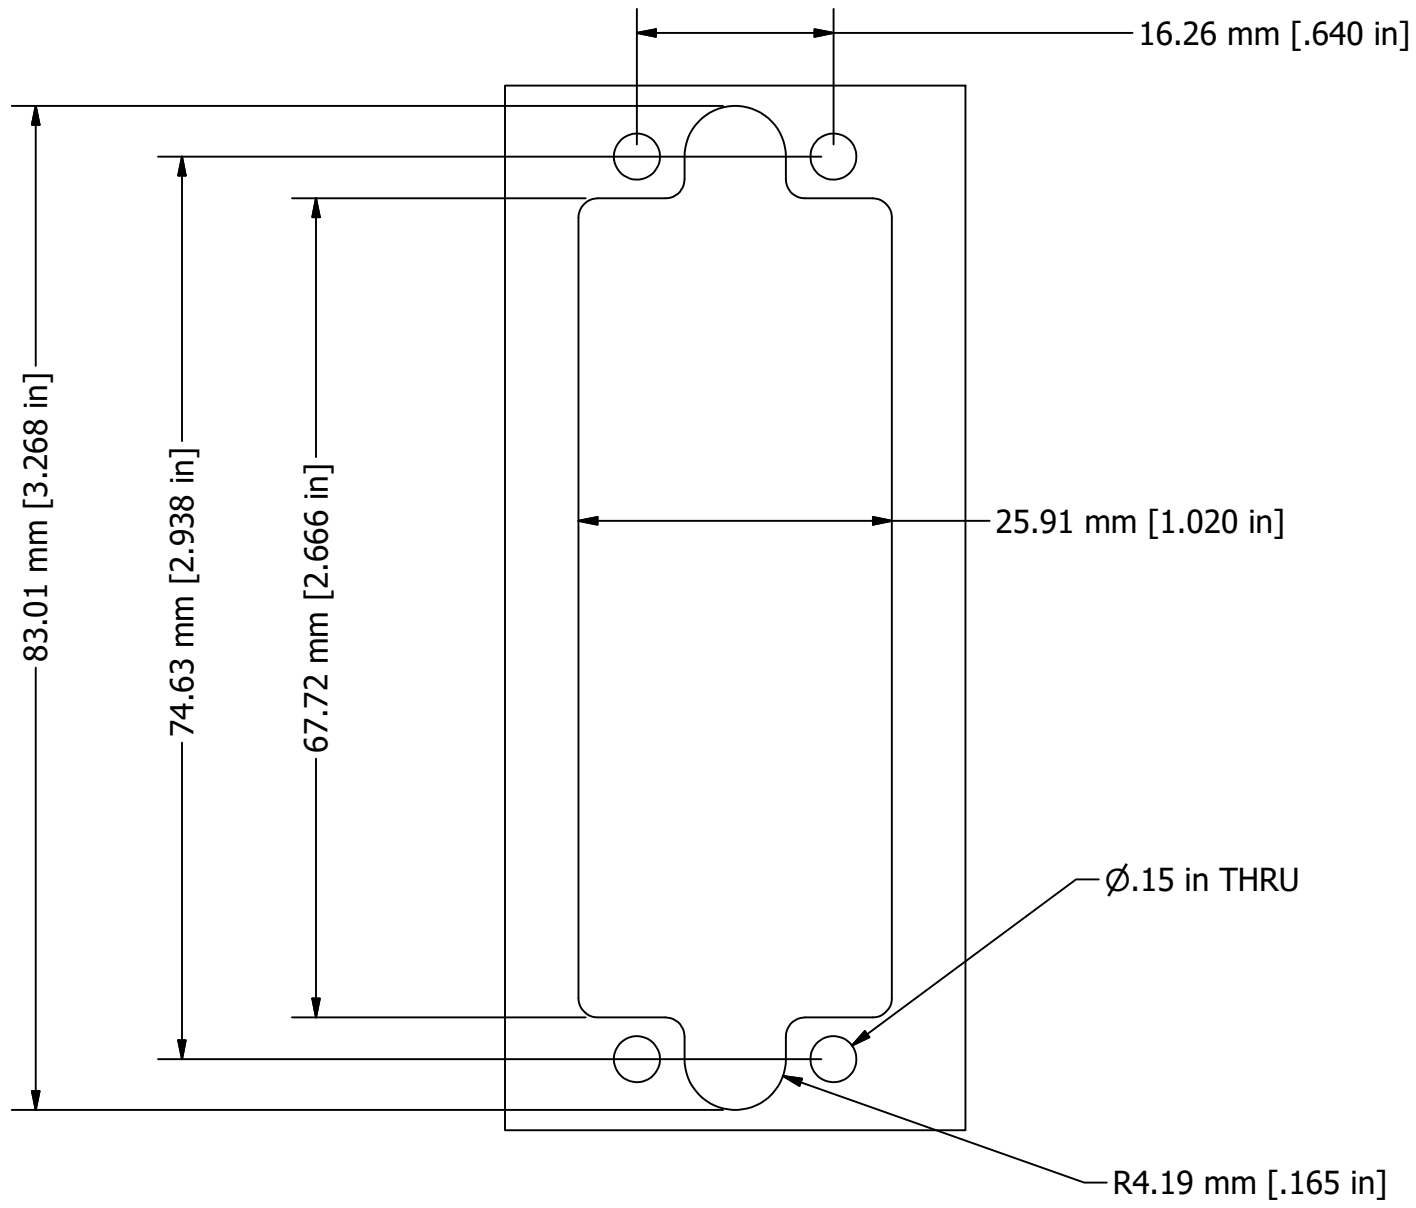

COMMENTS / NOTES Overall View		DRAWN BY DBCooper	DATE 05/03/2014	DESCRIPTION APEX, Socket,96 Position,Crimp
	WWW.MACPANEL.COM		SHEET 1 OF 2	DRAWING NO. 564254-CU
				REVISION A

COMMENTS / NOTES

MAC-PANEL

WWW.MACPANEL.COM

DRAWN BY
DBC Cooper

DATE
05/03/2014

DESCRIPTION

APEX, Socket, 96 Position, Crimp

DRAWING NO.

APEX-96-Cutout

REVISION