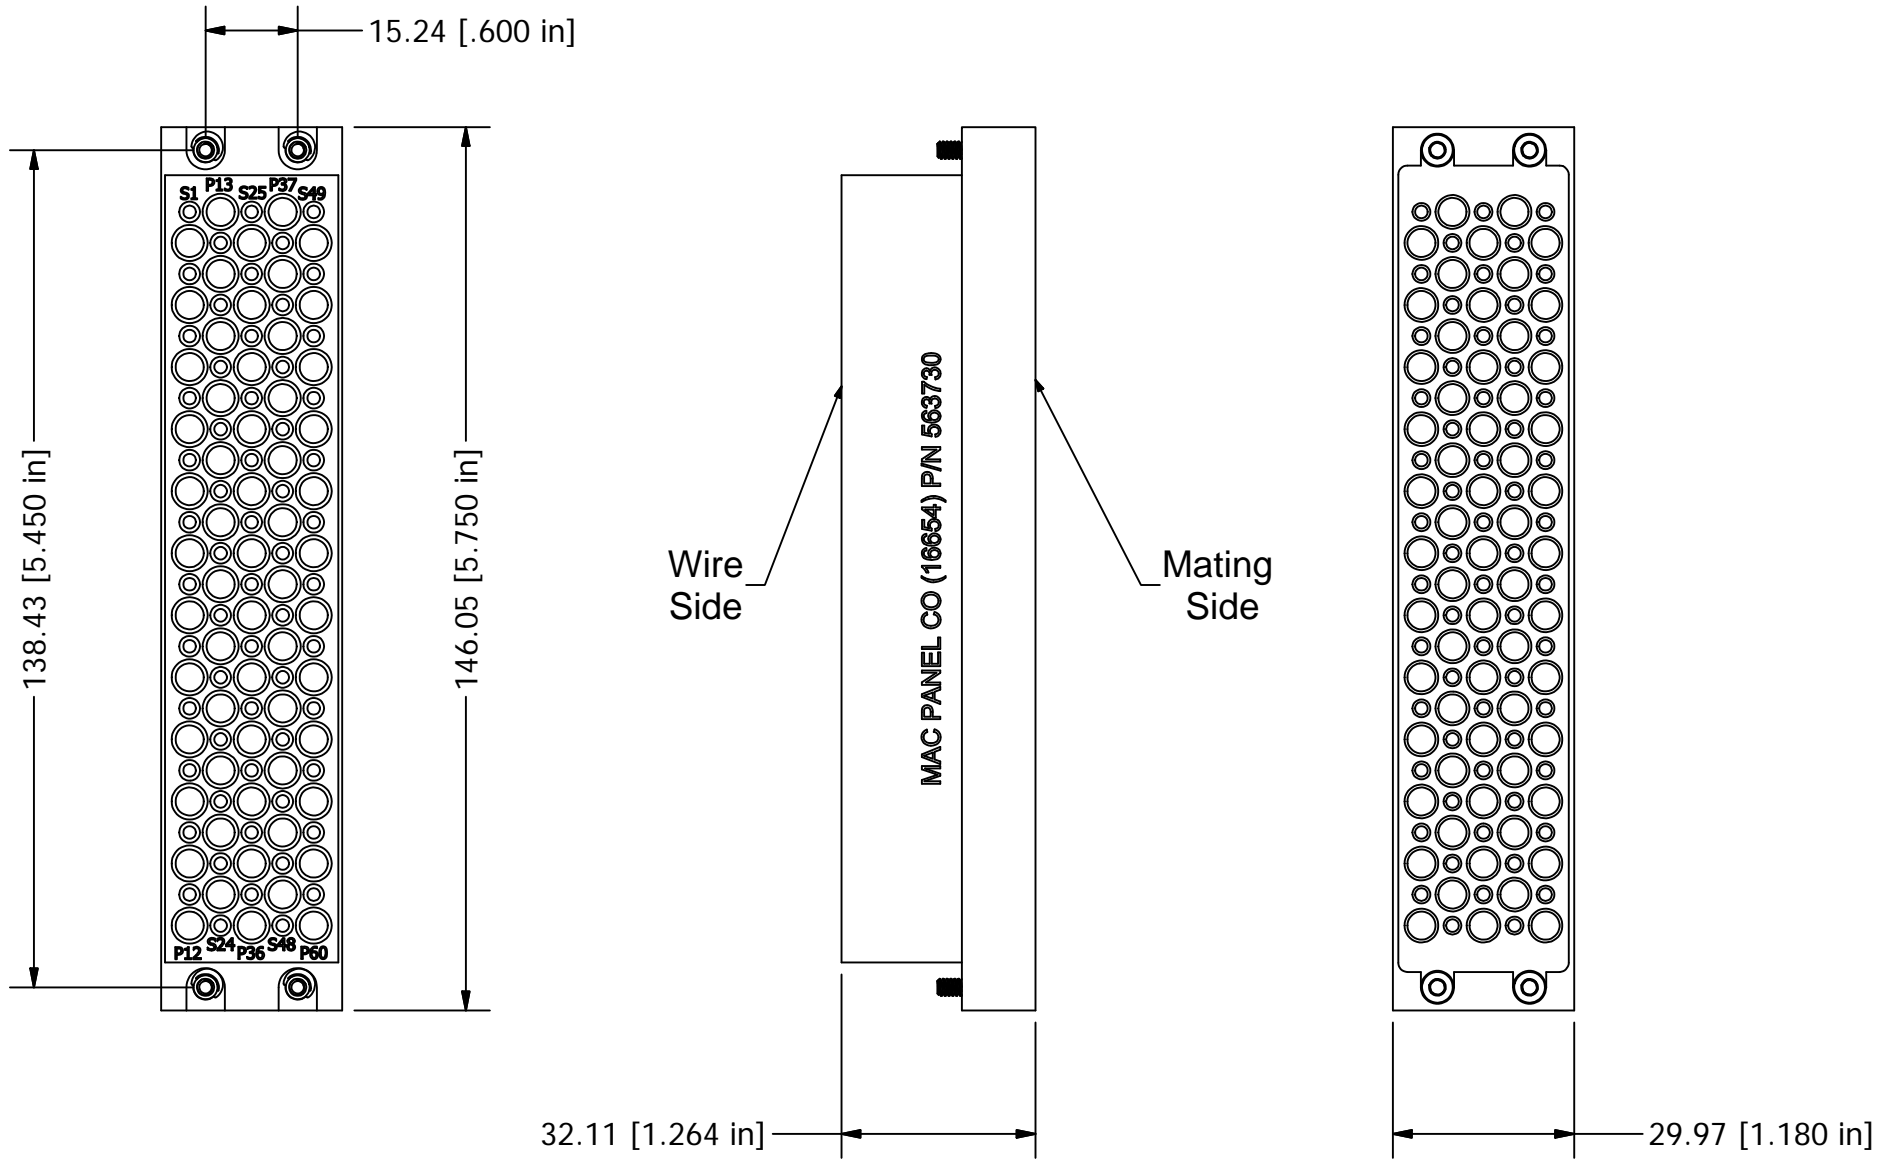

Overall View

COMMENTS / NOTES

Supplied with mounting screws.

MAC-PANEL

WWW.MACPANEL.COM

DRAWN BY  
davecooper

DATE  
20/01/2014

DESCRIPTION

ITA, 60 Mini Power, 60 Signal

DRAWING NO.

563730-CU

REVISION

A

SHEET  
1 OF 1