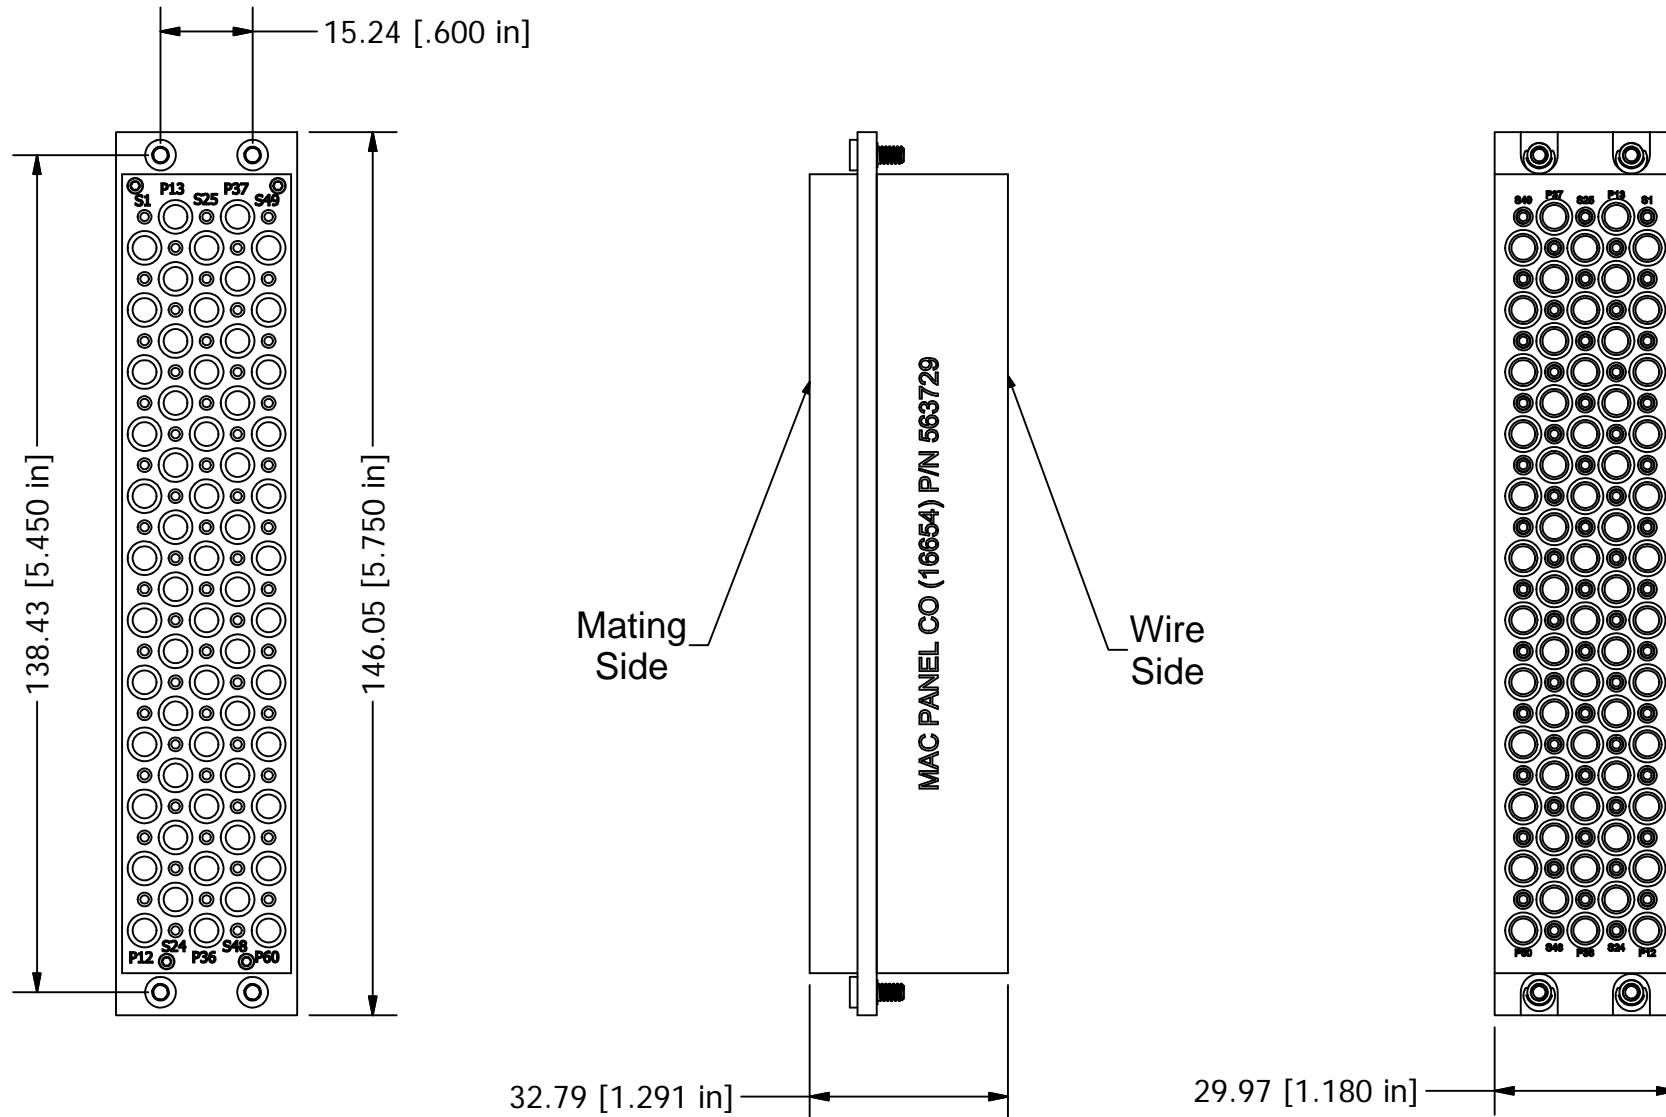

Overall View

COMMENTS / NOTES

Supplied with mounting screws.

WWW.MACPANEL.COM

DRAWN BY  
davecooper

DATE  
20/01/2014

DESCRIPTION

ITA, 60 Mini Power, 60 Signal

SHEET  
1 OF 1

DRAWING NO.

563729-CU

REVISION

A