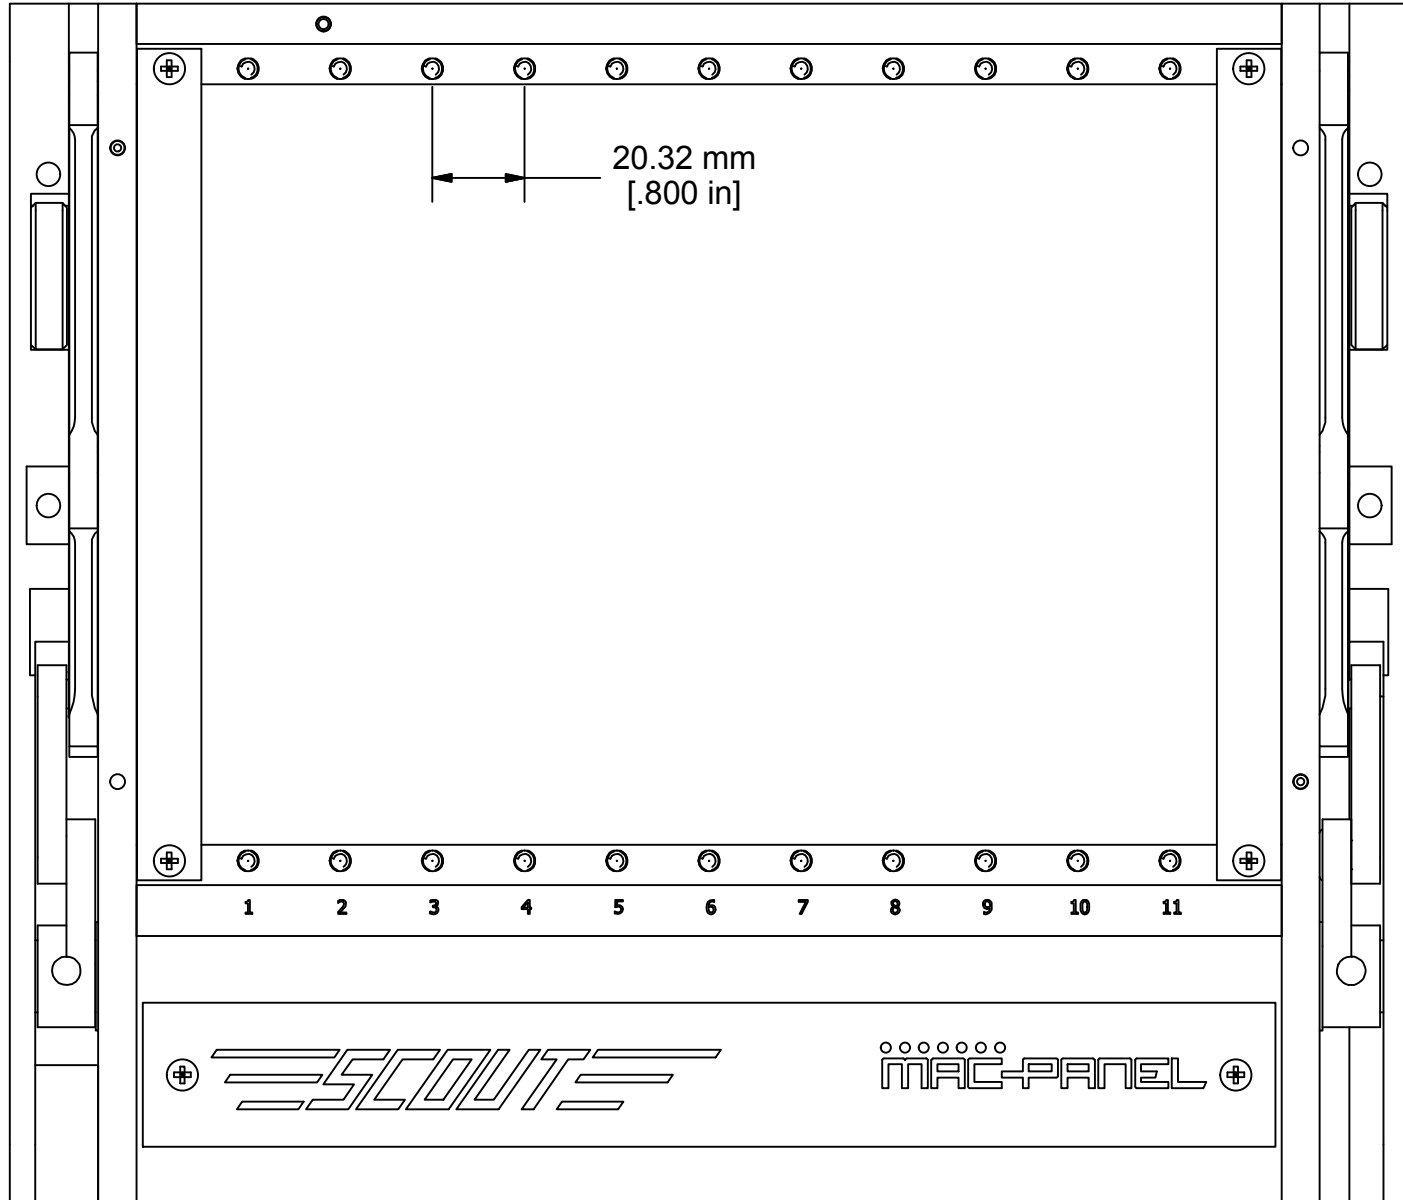

COMMENTS / NOTES

Views to show overall dimensions

MAC-PANEL

WWW.MACPANEL.COM

DRAWN BY
davecooper

DATE
26/02/2013

SHEET
1 OF 3

DESCRIPTION

Receiver, Scout, 11 Slot,
Extended Handle

DRAWING NO.

563151-CU

REVISION

NoRev

COMMENTS / NOTES

View to show Slot Numbers

MAC-PANEL

WWW.MACPANEL.COM

DRAWN BY
davecooper

DATE
26/02/2013

SHEET
2 OF 3

DESCRIPTION

Receiver, Scout, 11 Slot,
Extended Handle

DRAWING NO.

563151-CU

DESCRIPTION

Receiver, Scout, 11 Slot,
Extended Handle

SHEET
3 OF 3

DRAWING NO.

563151-CU

REVISION

NoRev