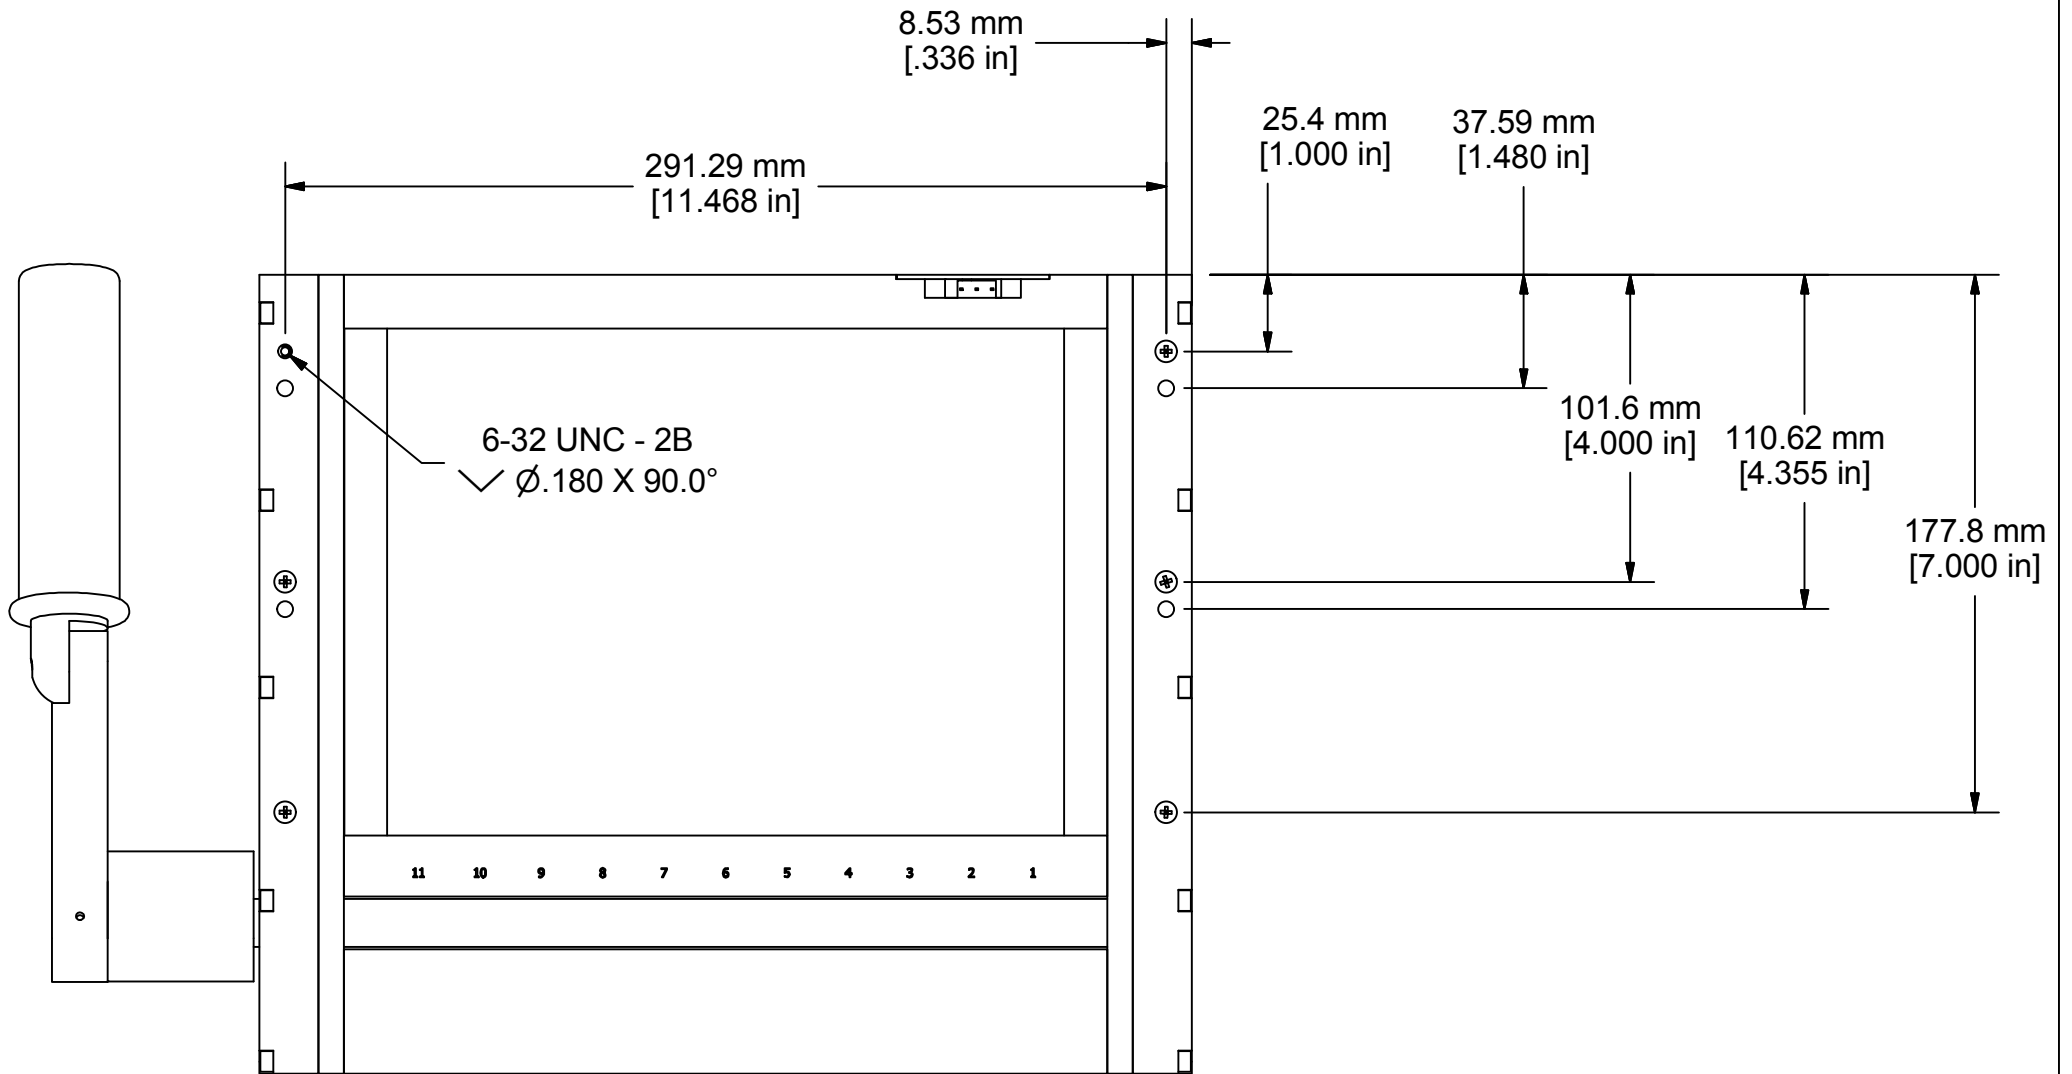

COMMENTS / NOTES

View to show mounting options

MAC-PANEL

WWW.MACPANEL.COM

DRAWN BY
davecooper

DATE
26/02/2013

DESCRIPTION

Receiver, Scout, 11 Slot,
Extended Handle

SHEET
3 OF 3

DRAWING NO.

563151-CU

REVISION

NoRev