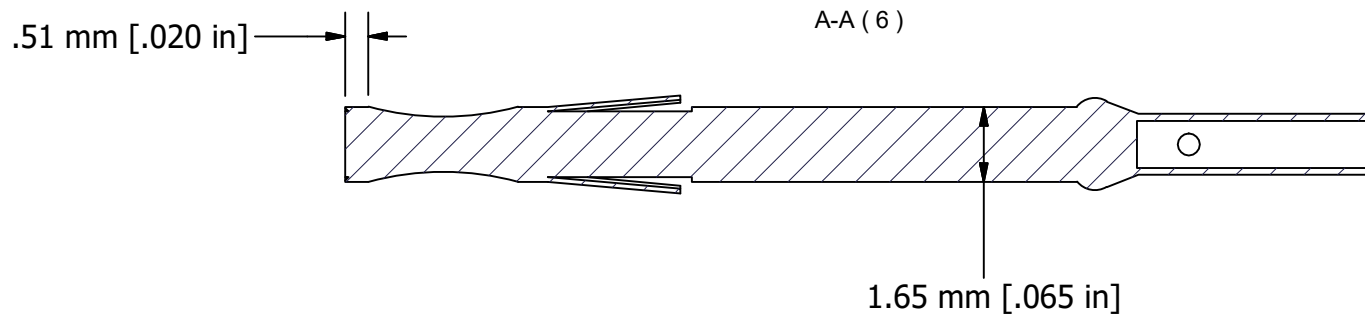

Operating Current "Max" : 5 Amps
MAX Wire "AWG" : 20
Min Wire "AWG" :24
Material : BeCu
Plating : Au (Gold) over Ni (Nickel)
Termination : Crimp
Cycle Life : 20,000

COMMENTS / NOTES

 MAC-PANEL

WWW.MACPANEL.COM

DRAWN BY
davecooper

DATE
08/03/2013

DESCRIPTION

Contact, Female 1mm, Crimp,
20-24 AWG

SHEET
1 OF 1

DRAWING NO.

562150-CU

REVISION