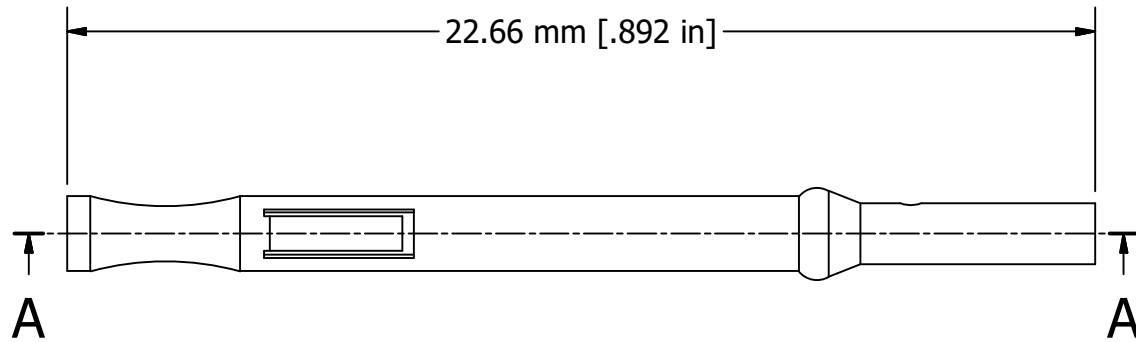

Operating Current "Max" : 5 Amps
MAX Wire "AWG" : 20
Min Wire "AWG" :24
Material : BeCu
Plating : Au (Gold) over Ni (Nickel)
Termination : Crimp
Cycle Life : 20,000

COMMENTS / NOTES

 MAC-PANEL

WWW.MACPANEL.COM

DRAWN BY
davecooper

DATE
08/03/2013

DESCRIPTION

Contact, Female 1mm, Crimp,
20-24 AWG

SHEET
1 OF 1

DRAWING NO.

562150-CU

REVISION