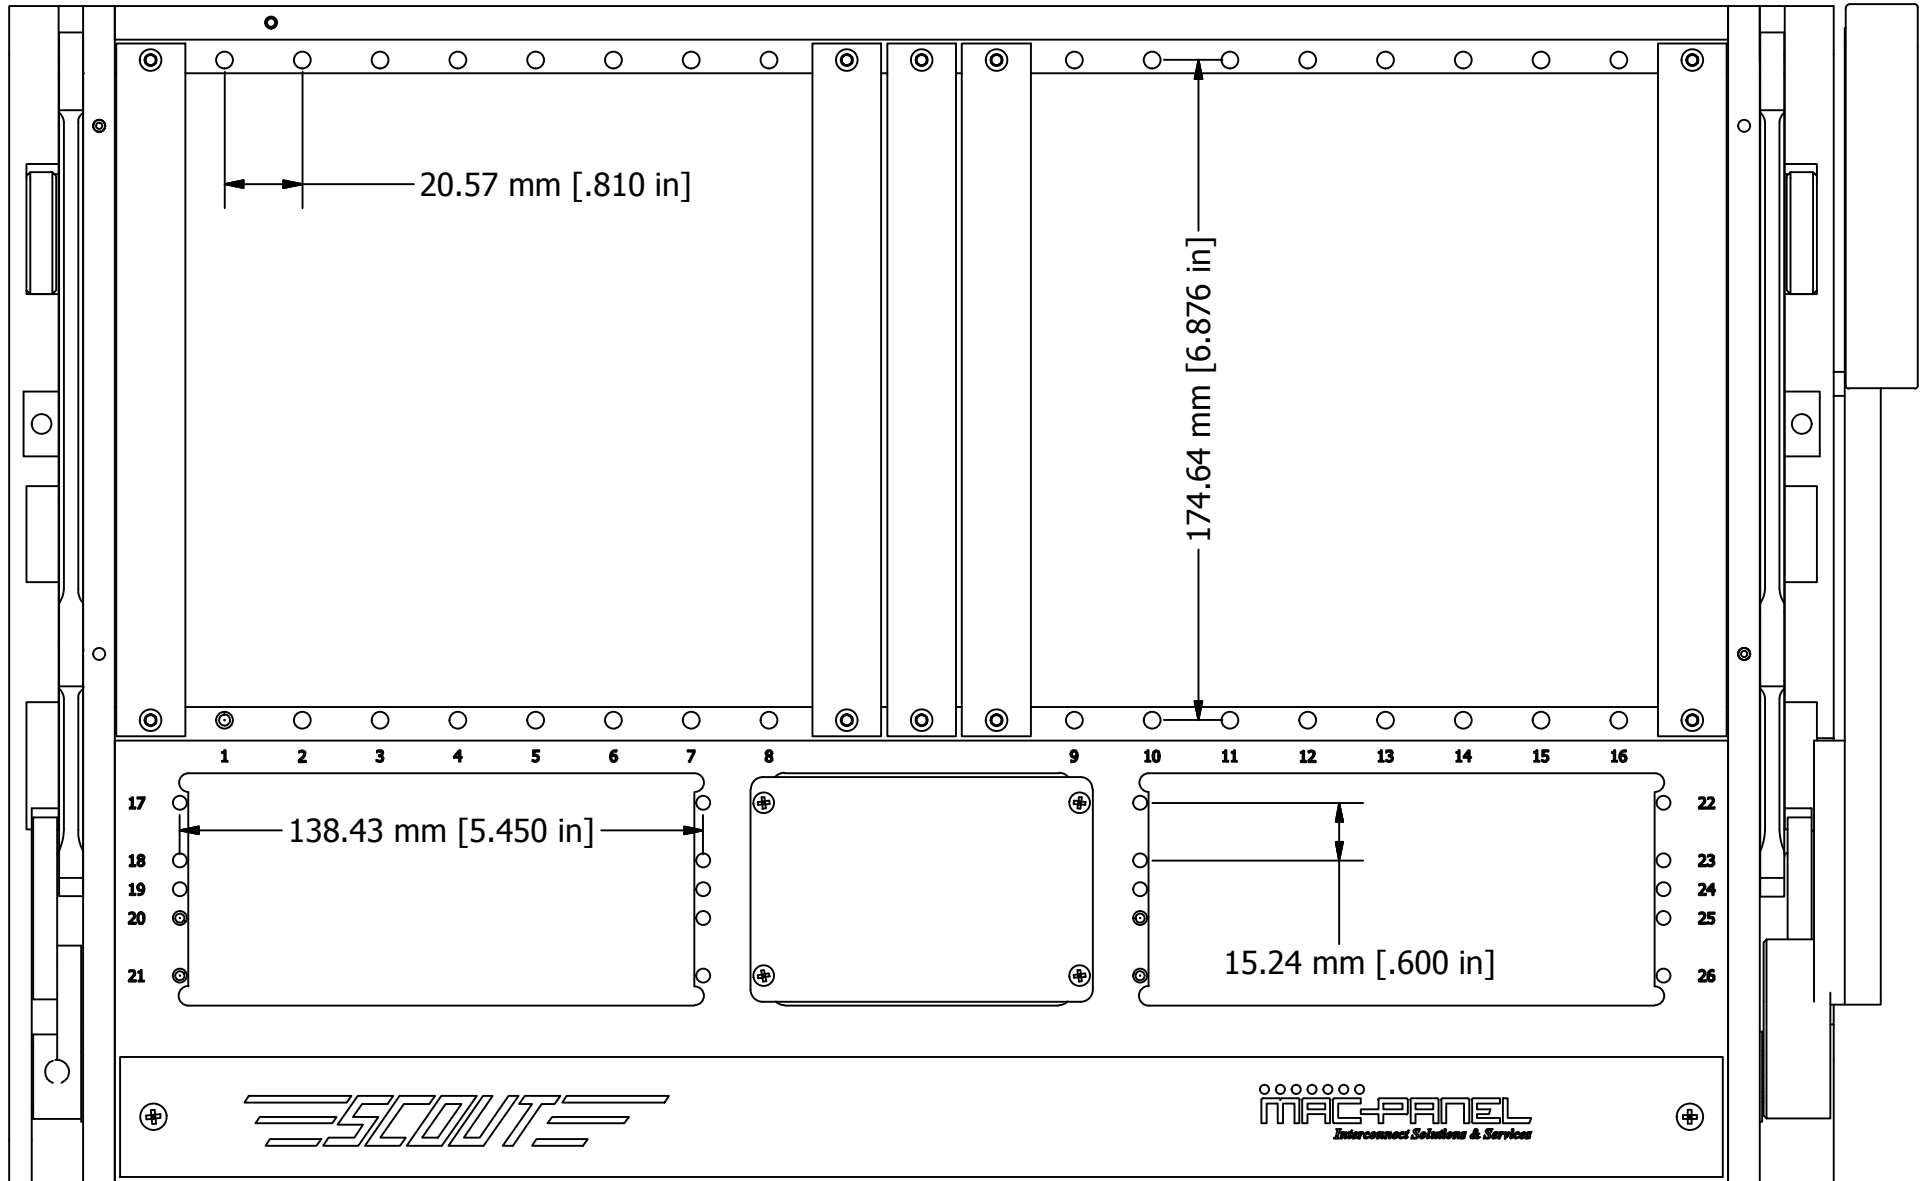

COMMENTS / NOTES

Views to show overall dimensions

MAC-PANEL

WWW.MACPANEL.COM

DRAWN BY
davecooper

DATE
18/09/2013

DESCRIPTION

Receiver, SCOUTxt, LXI

DRAWING NO.

561911-CU

REVISION

B

SHEET
1 OF 3

COMMENTS / NOTES

View to show Slot Numbers

	DRAWN BY davecooper	DATE 18/09/2013	DESCRIPTION Receiver, SCOUTxt, LXI
	 Third Angle Projection		DRAWING NO. 561911-CU
WWW.MACPANEL.COM	SHEET 2 OF 3		REVISION B