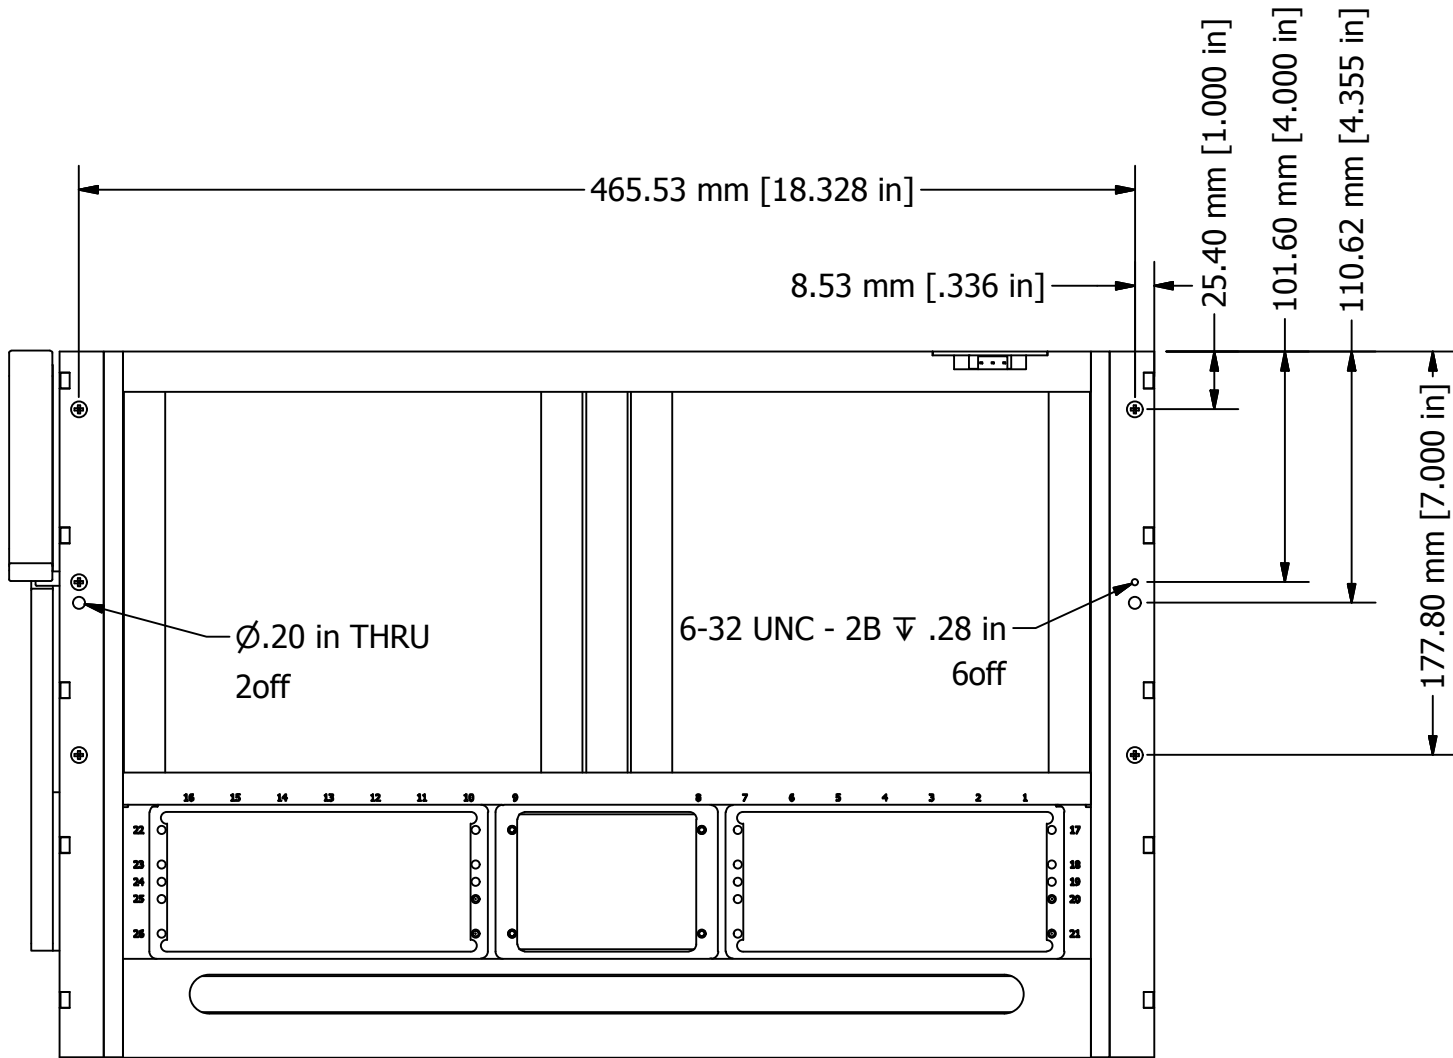

DRAWING NO.

561911-CU

REVISION

B

SHEET
1 OF 3

COMMENTS / NOTES

View to show Slot Numbers

	DRAWN BY davecooper	DATE 18/09/2013	DESCRIPTION Receiver, SCOUTxt, LXI
	 Third Angle Projection		DRAWING NO. 561911-CU
WWW.MACPANEL.COM	SHEET 2 OF 3		REVISION B