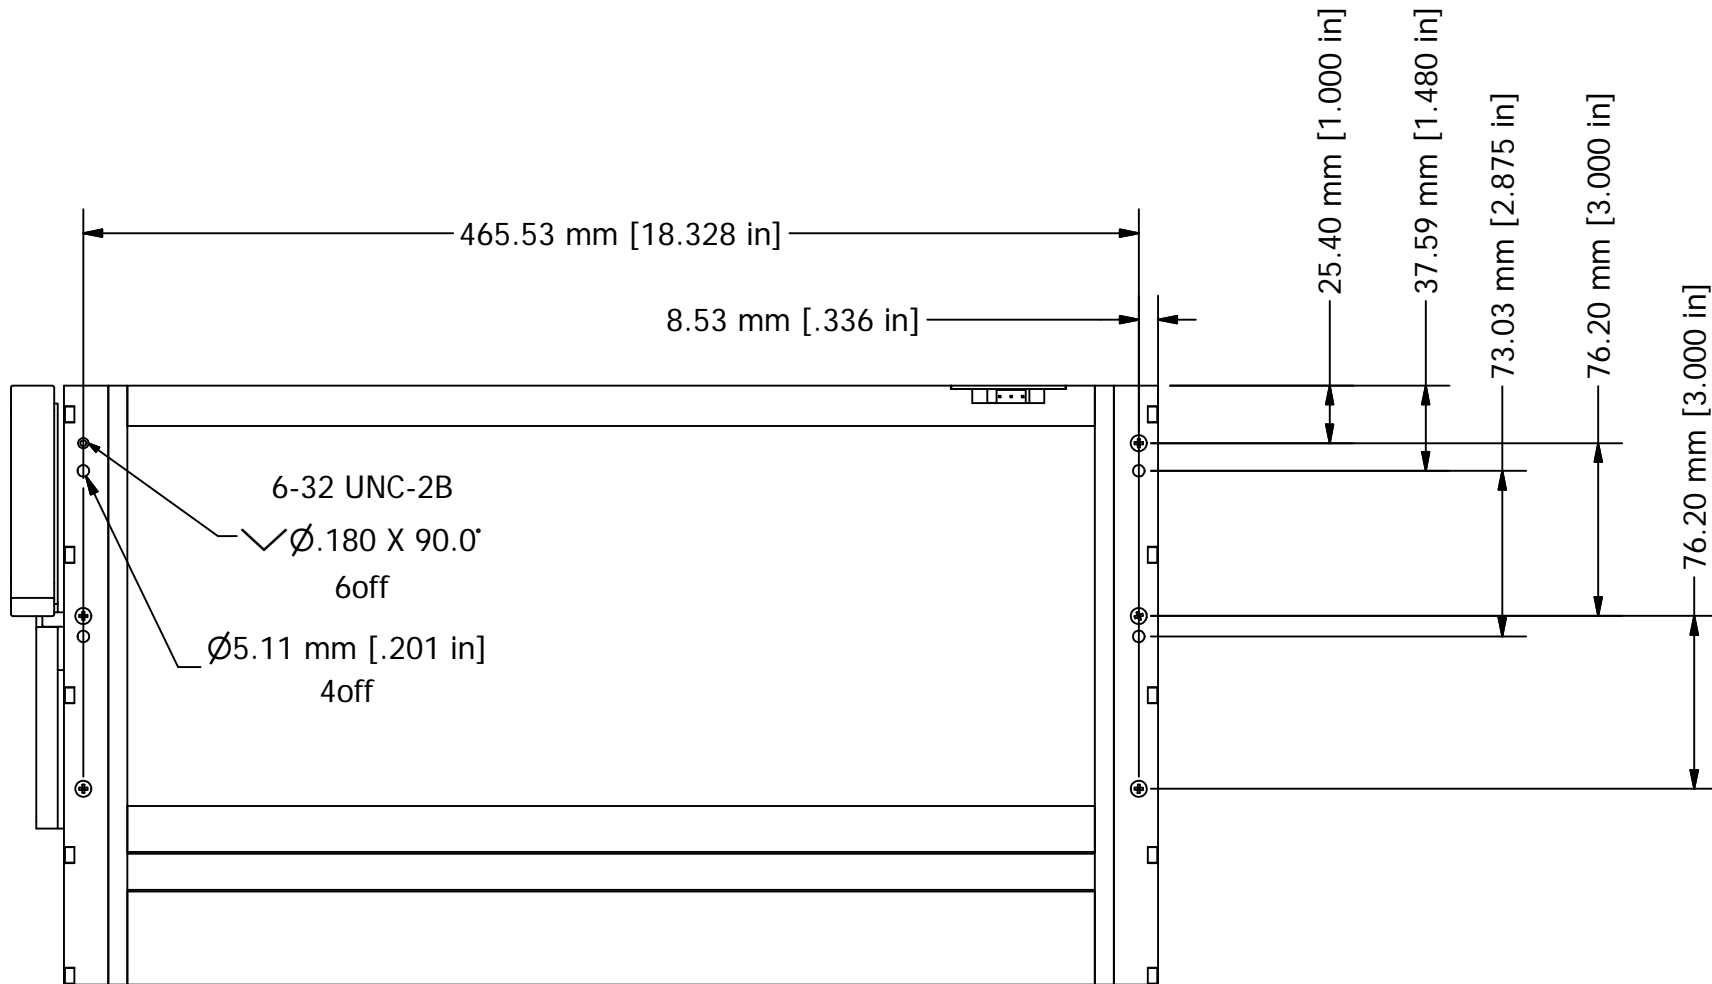

COMMENTS / NOTES

View to show Mounting Options

MAC-PANEL

WWW.MACPANEL.COM

DRAWN BY
davecooper

DATE
11/03/2013

DESCRIPTION

Receiver, Scout, 21 Slot,
Integral Table

SHEET
3 OF 3

DRAWING NO.

561821-CU

REVISION

0