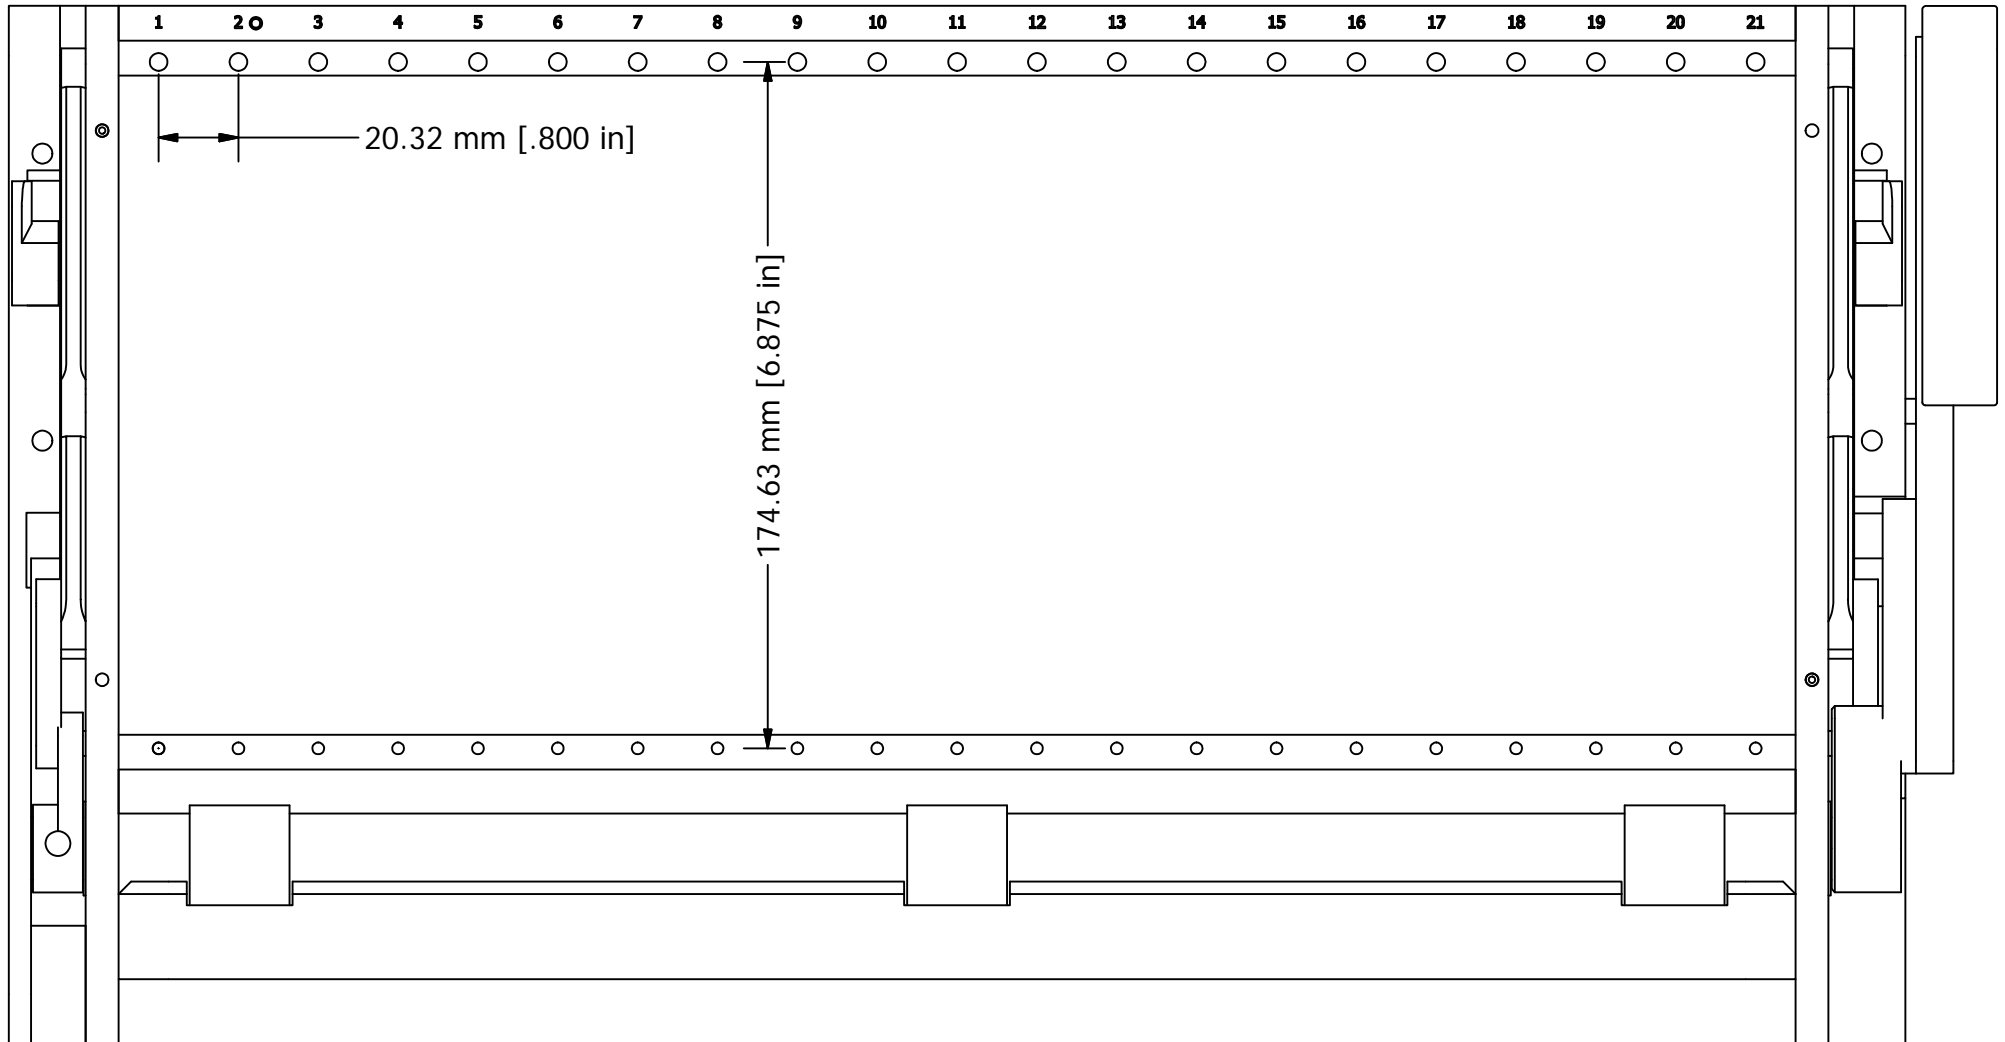

COMMENTS / NOTES

Overall View

WWW.MACPANEL.COM

DRAWN BY
davecooper

DATE
11/03/2013

SHEET
1 OF 3

DESCRIPTION

Receiver, Scout, 21 Slot,
Integral Table

DRAWING NO.

561821-CU

REVISION

0

COMMENTS / NOTES

View to show slot numbers

MAC-PANEL

WWW.MACPANEL.COM

DRAWN BY
davecooper

DATE
11/03/2013

DESCRIPTION

Receiver, Scout, 21 Slot,
Integral Table

Third Angle
Projection

DRAWING NO.

561821-CU

REVISION