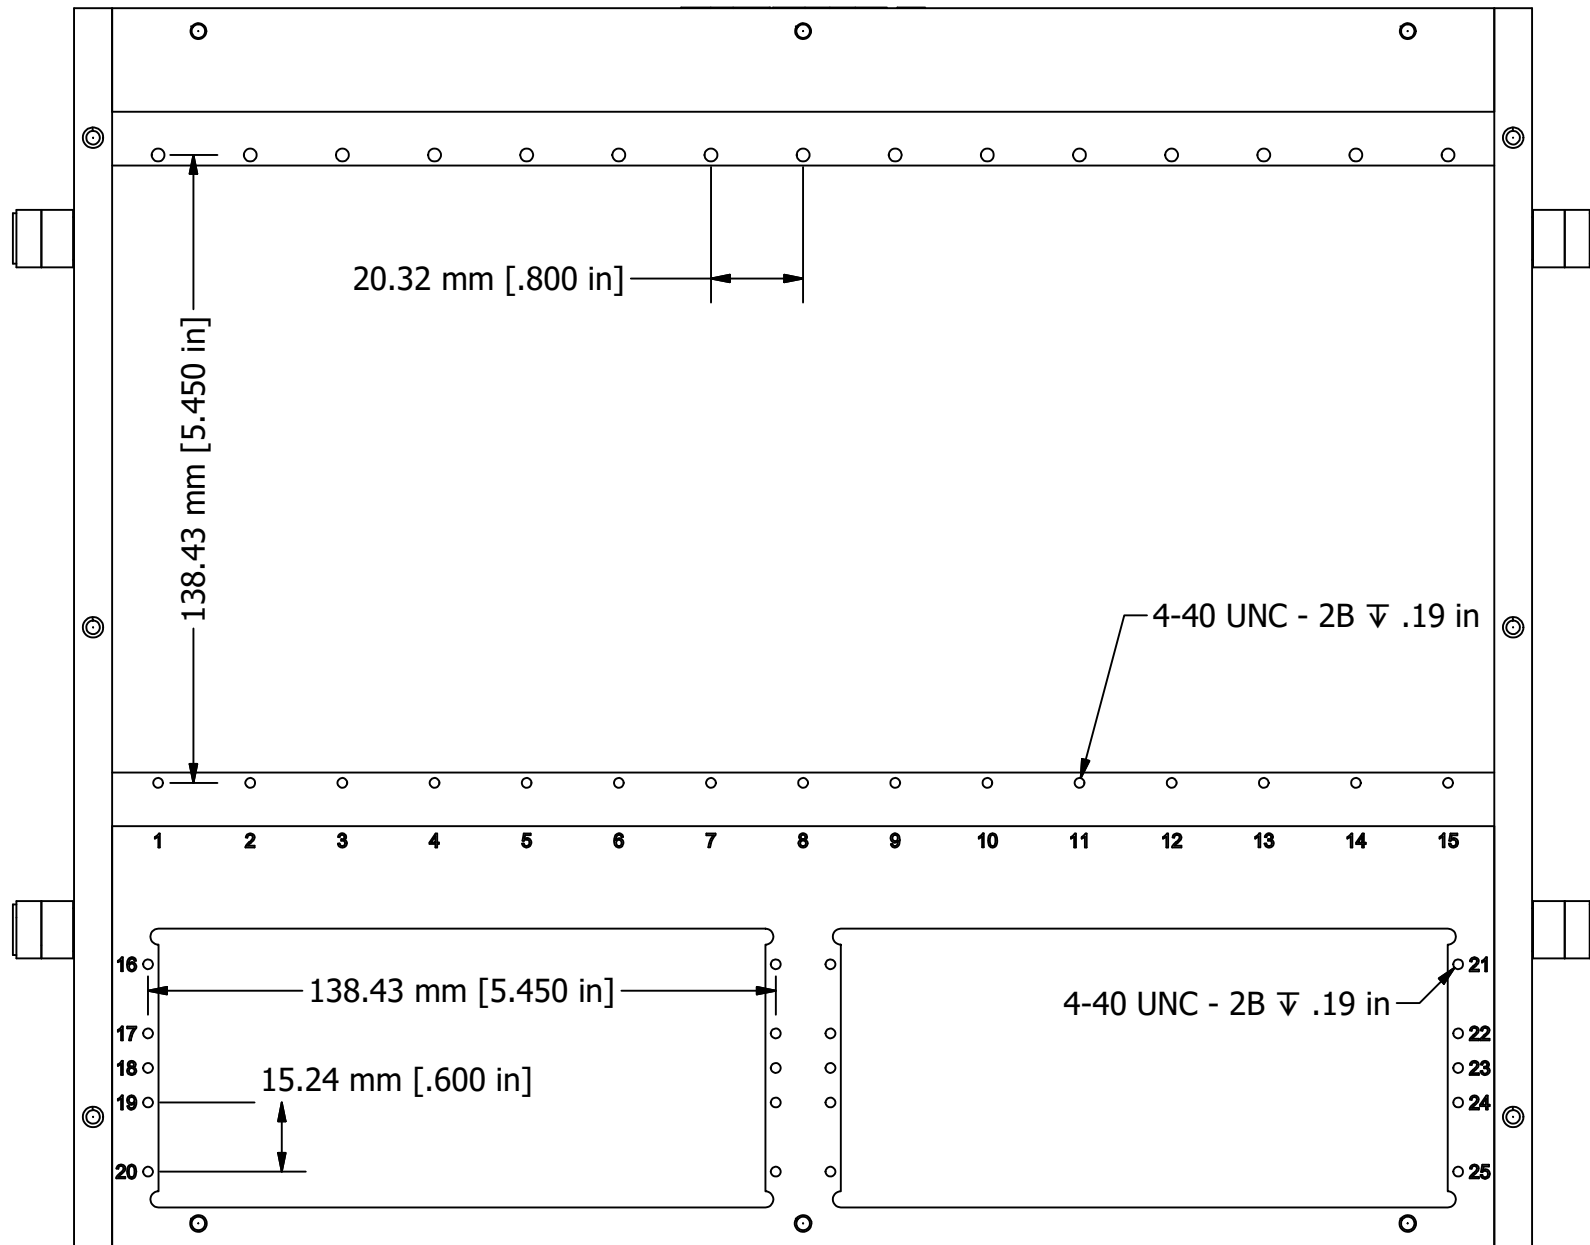

COMMENTS / NOTES  
Overall View

MAC-PANEL

WWW.MACPANEL.COM

DRAWN BY  
davecooper

DATE  
06/01/2017

DESCRIPTION

ITA, 15/8 Slot, SCOUTxt, No Carriers Required

DRAWING NO.

561611-CU

REVISION

E

SHEET  
1 OF 3

COMMENTS / NOTES  
View to show slot numbers.

MAC-PANEL

WWW.MACPANEL.COM

DRAWN BY  
davecooper