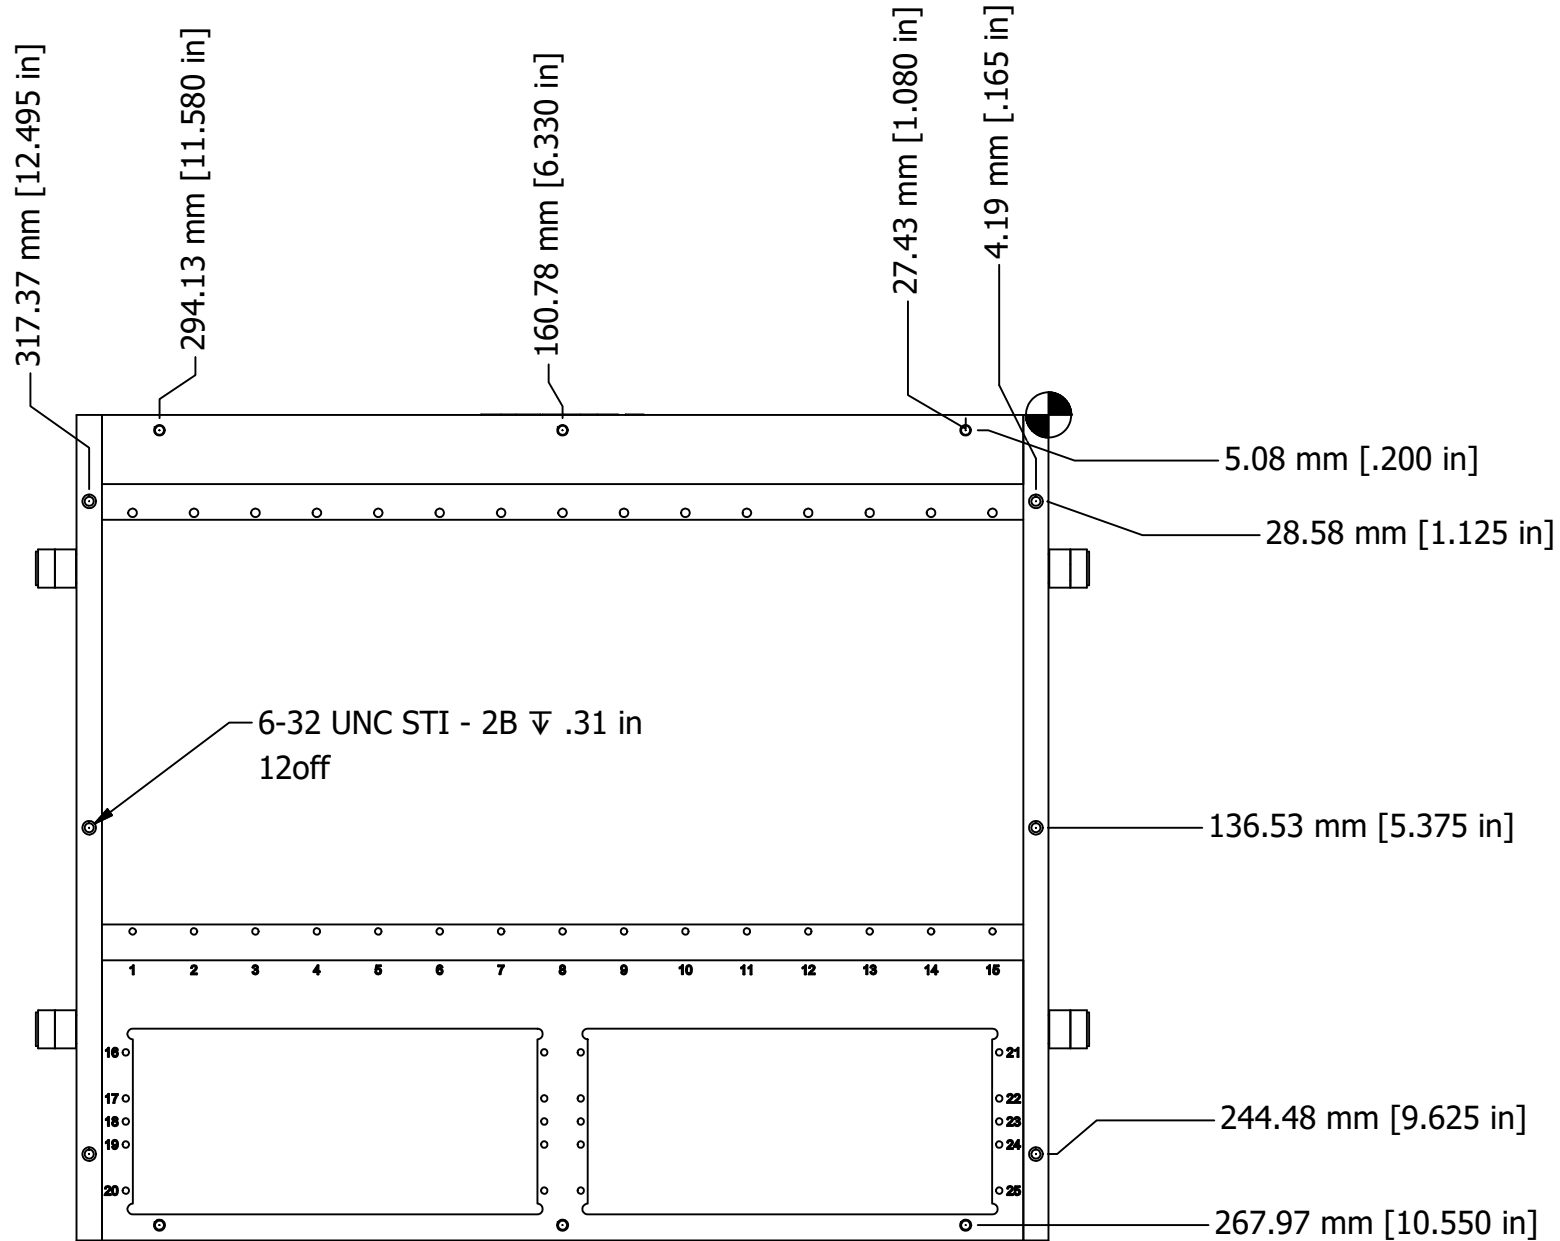

DATE  
06/01/2017

SHEET  
2 OF 3

DESCRIPTION  
ITA, 15/8 Slot, SCOUTxt, No Carriers Required

DRAWING NO.  
561611-CU

REVISION  
E

COMMENTS / NOTES  
View to show Enclosure mounting holes

WWW.MACPANEL.COM

DRAWN BY  
davecooper

DATE  
06/01/2017

DESCRIPTION

ITA, 15/8 Slot, SCOUTxt, No  
Carriers Required

SHEET  
3 OF 3

DRAWING NO.

561611-CU

REVISION

E