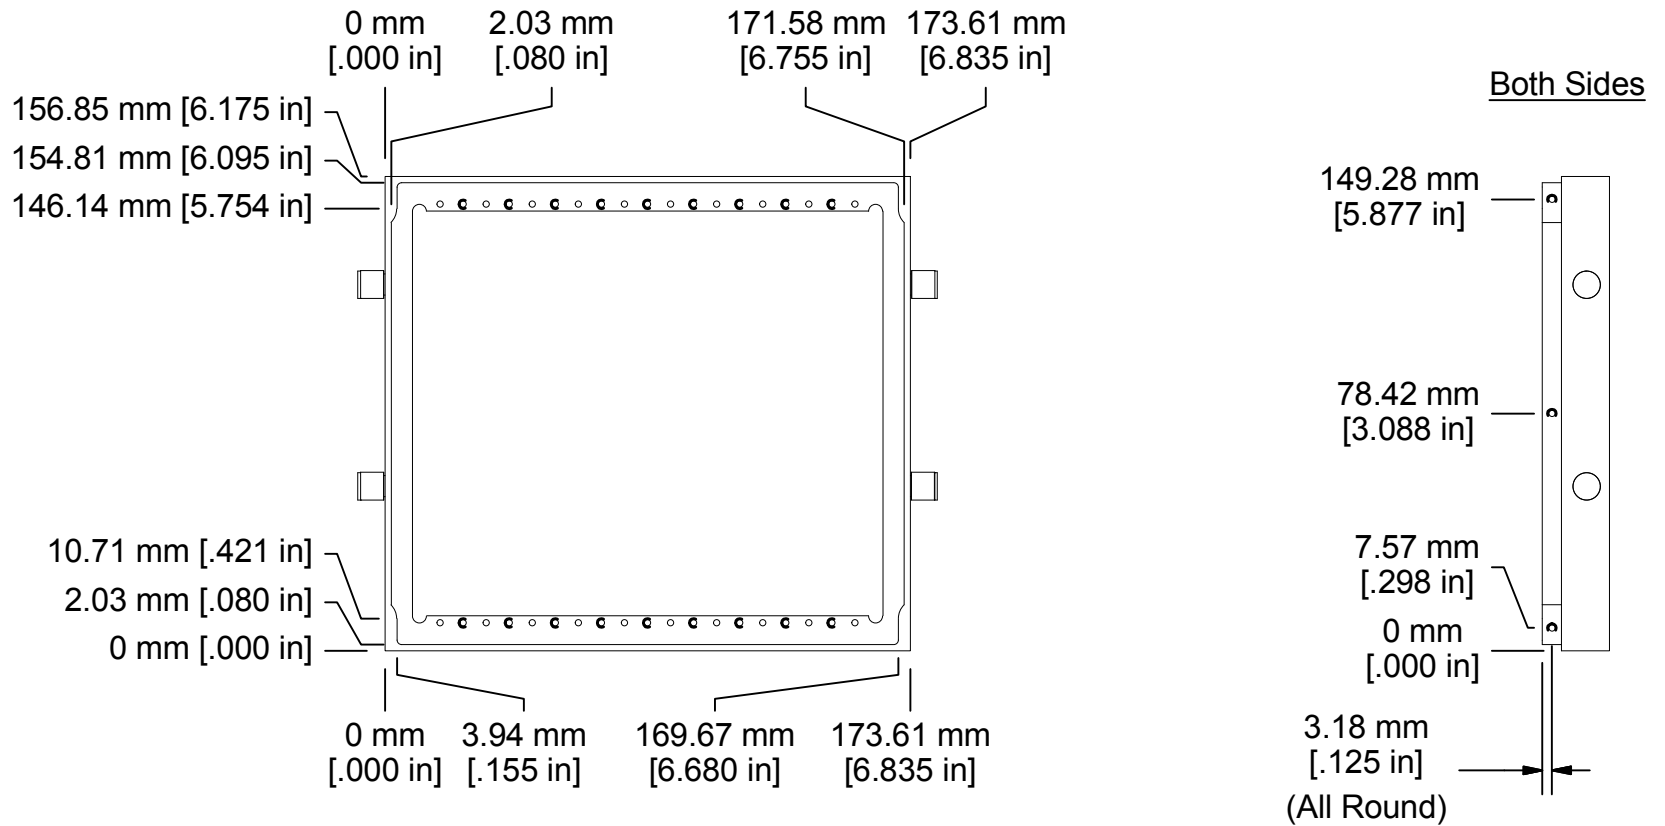

COMMENTS / NOTES

○○○○○○○
MAC-PANEL

WWW.MACPANEL.COM

DRAWN BY
DC

DATE
19/08/2008

DESCRIPTION

ITA, TITAN, 10-slot

DRAWING NO. 561453-CU

REVISION
A

SHEET
1 OF 2

COMMENTS / NOTES

Enclosure Mounting Hole Positions.

MAC-PANEL

WWW.MACPANEL.COM

DRAWN BY
DC

DATE
19/08/2008

DESCRIPTION

ITA, TITAN, 10-slot

DRAWING NO.

561453-CU

REVISION

A

SHEET
2 OF 2