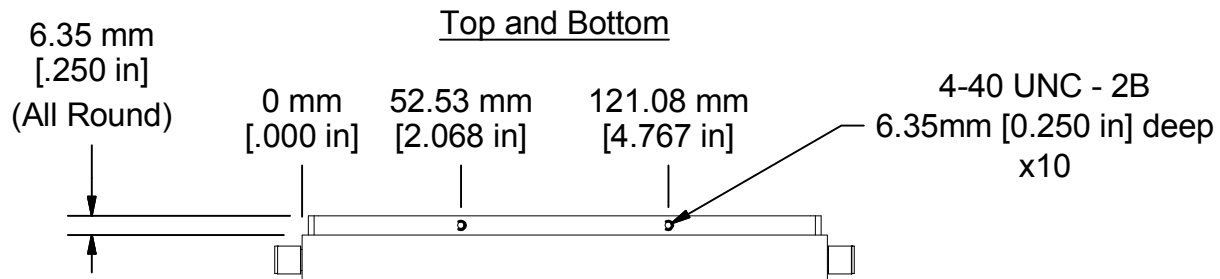

COMMENTS / NOTES

Enclosure Mounting Hole Positions.

MAC-PANEL

WWW.MACPANEL.COM

DRAWN BY
DC

DATE
19/08/2008

DESCRIPTION

ITA, TITAN, 10-slot

DRAWING NO.

561453-CU

REVISION

A

SHEET
2 OF 2