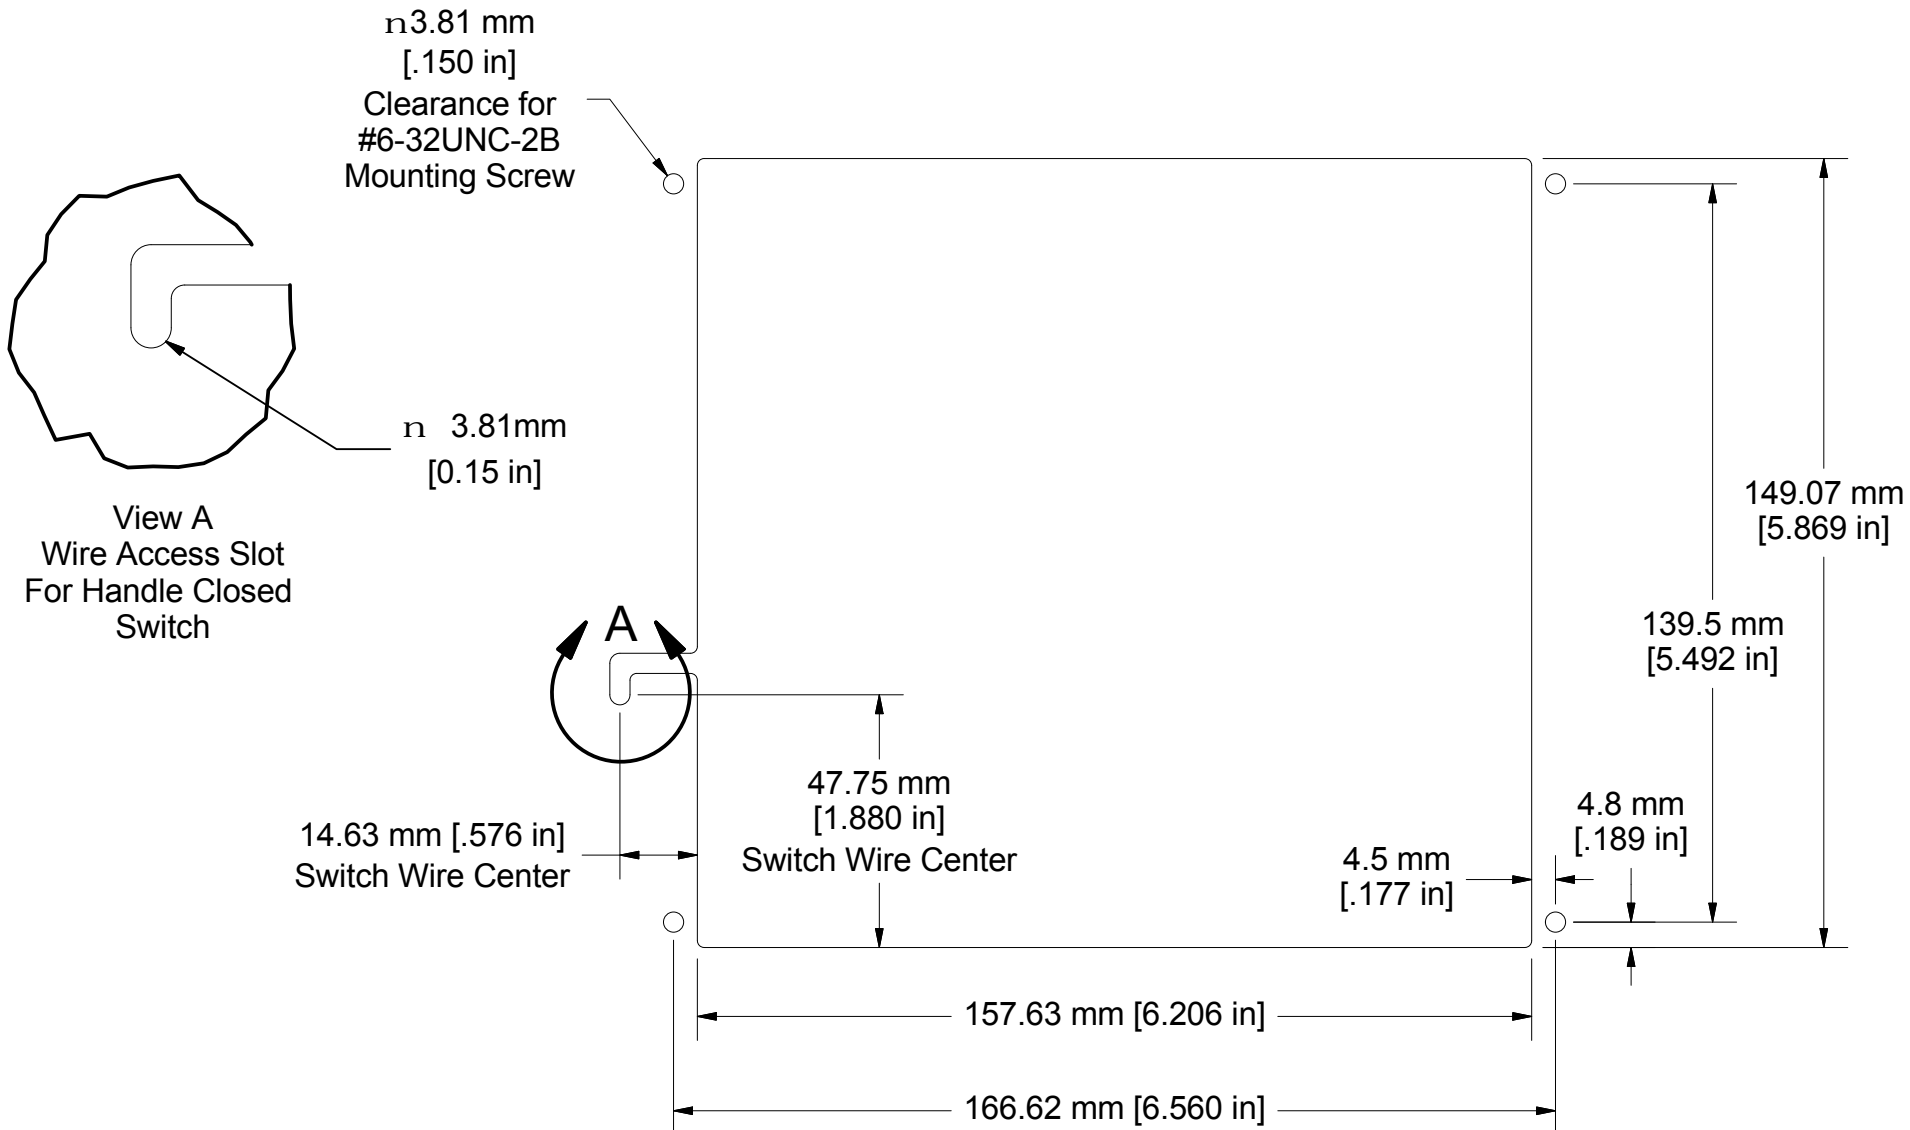

COMMENTS / NOTES

MAC-PANEL

WWW.MACPANEL.COM

DRAWN BY
davecooper

DATE
22/07/2008

DESCRIPTION

Frame, Receiver, 10 Slot-TITAN

DRAWING NO.

561353-CU

REVISION

SHEET

1 OF 2

COMMENTS / NOTES

Frame Mounting Layout and Dimensions

○○○○○○
MAC-PANEL

WWW.MACPANEL.COM

DRAWN BY
davecooper

DATE
22/07/2008

SHEET
2 OF 2

DESCRIPTION

Frame, Receiver, 10 Slot-TITAN

DRAWING NO.

561353-CU

REVISION