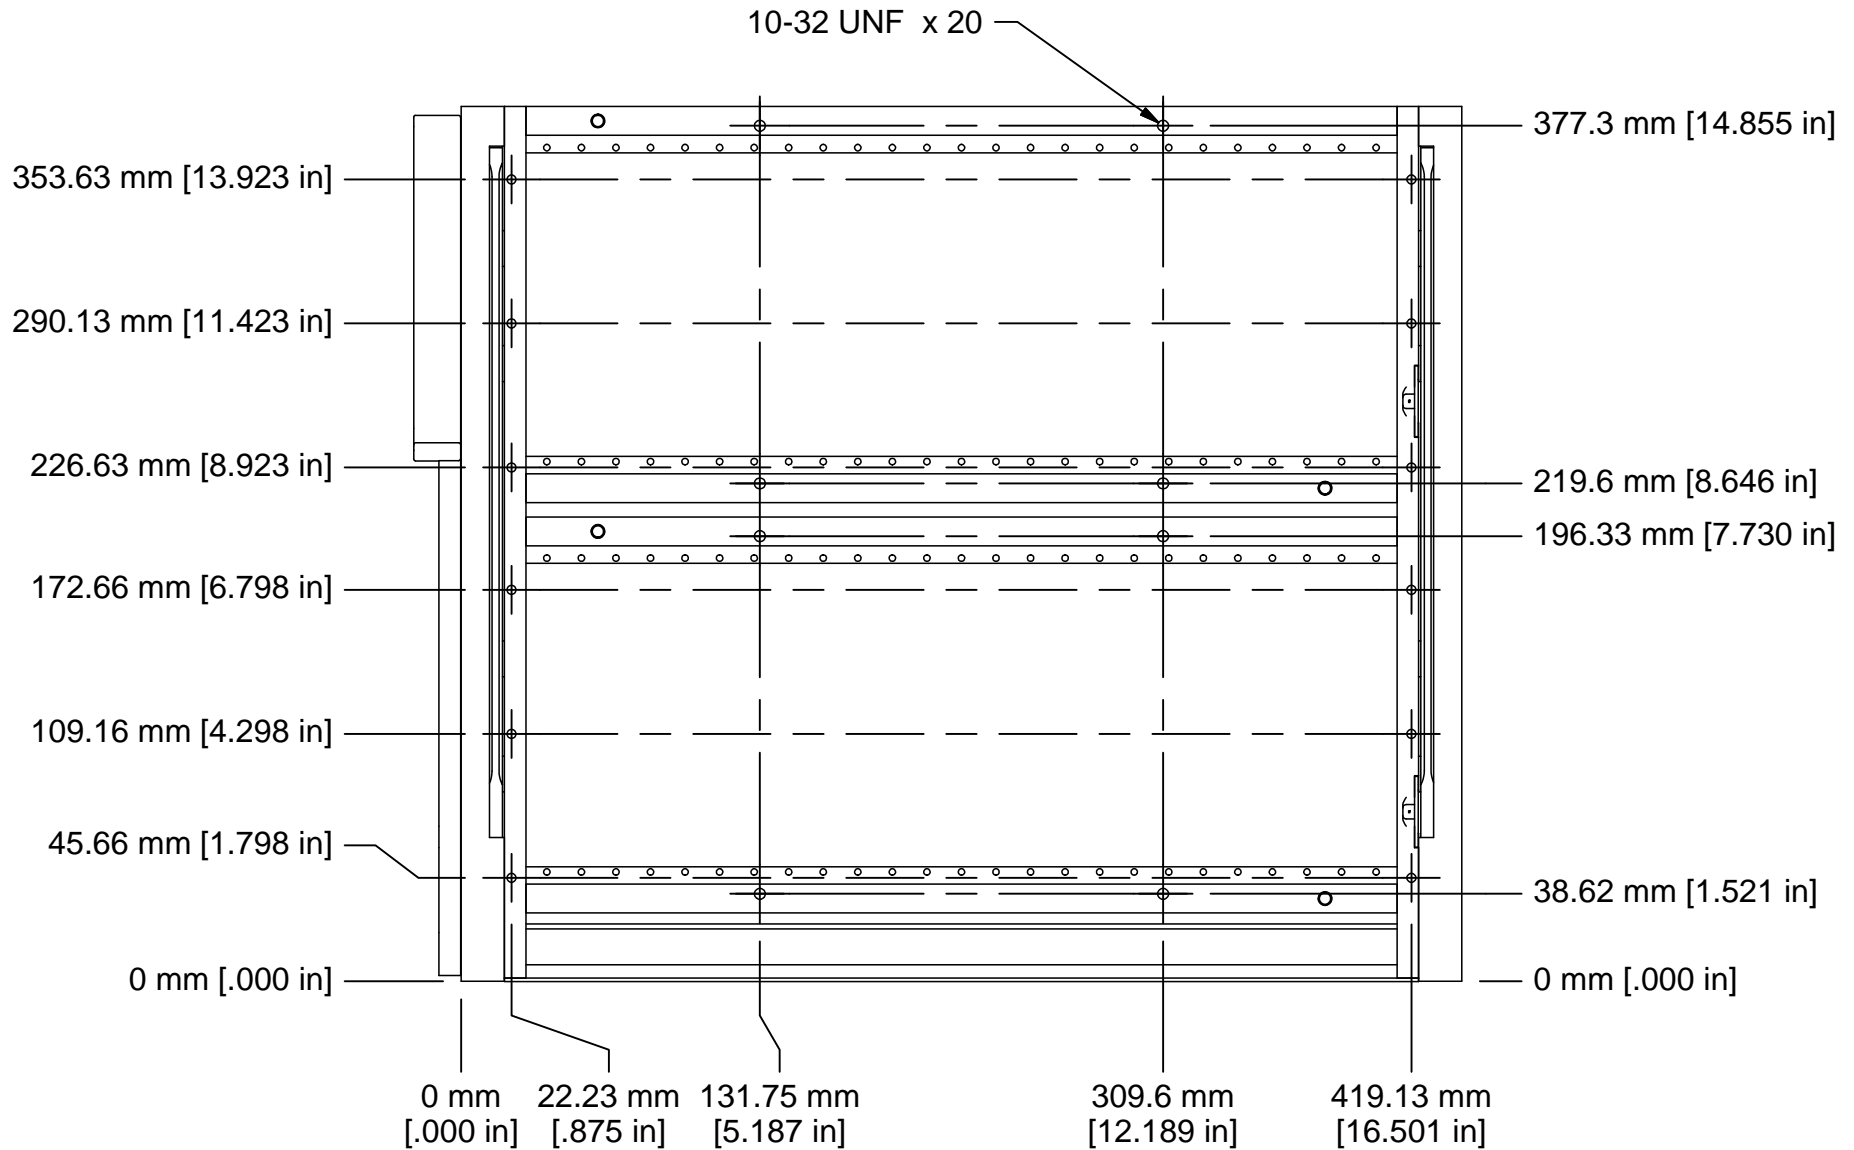

COMMENTS / NOTES

WWW.MACPANEL.COM

DRAWN BY

DATE

10/05/2010

DESCRIPTION

Mounting Hole Positions

3rd angle projection

DRAWING NO.

561346-CU

REVISION

SHEET

2 OF 3