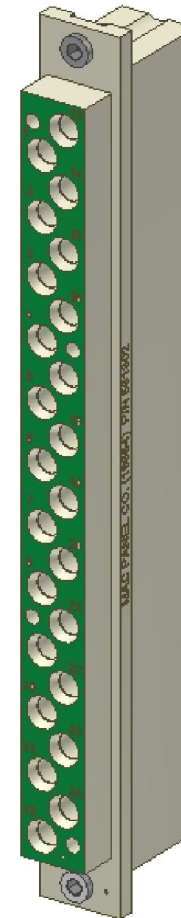

Mating Side

Wiring Side

Modules Are Supplied With Captive Mounting Screws Fitted

WWW.MACPANEL.COM

DRAWN BY
DC

DATE
29/09/2008

DESCRIPTION

Module, Receiver, Mini Coax,
24 Position.

SHEET
1 OF 1

DRAWING NO.

561302-CU

REVISION