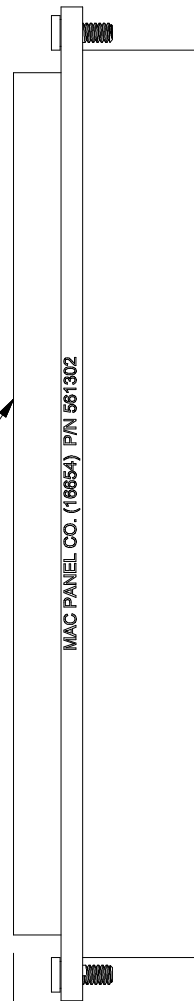

Mating Side

Wiring Side

Modules Are Supplied With Captive Mounting Screws Fitted

WWW.MACPANEL.COM

DRAWN BY
DC

DATE
29/09/2008

DESCRIPTION

Module, Receiver, Mini Coax,
24 Position.

SHEET
1 OF 1

DRAWING NO.

561302-CU

REVISION