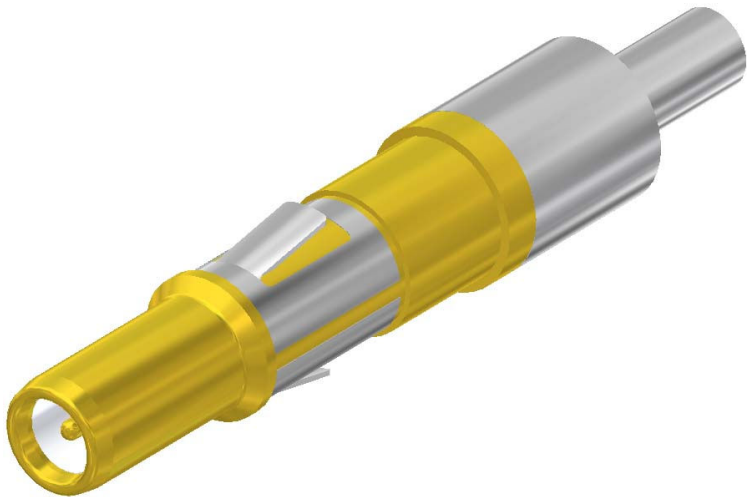

SECTION A-A

COMMENTS / NOTES

MAC-PANEL

WWW.MACPANEL.COM

DRAWN BY  
DC

DATE  
22/06/2009

DESCRIPTION

Contact, ITA, Micro Coax,  
JOY 014