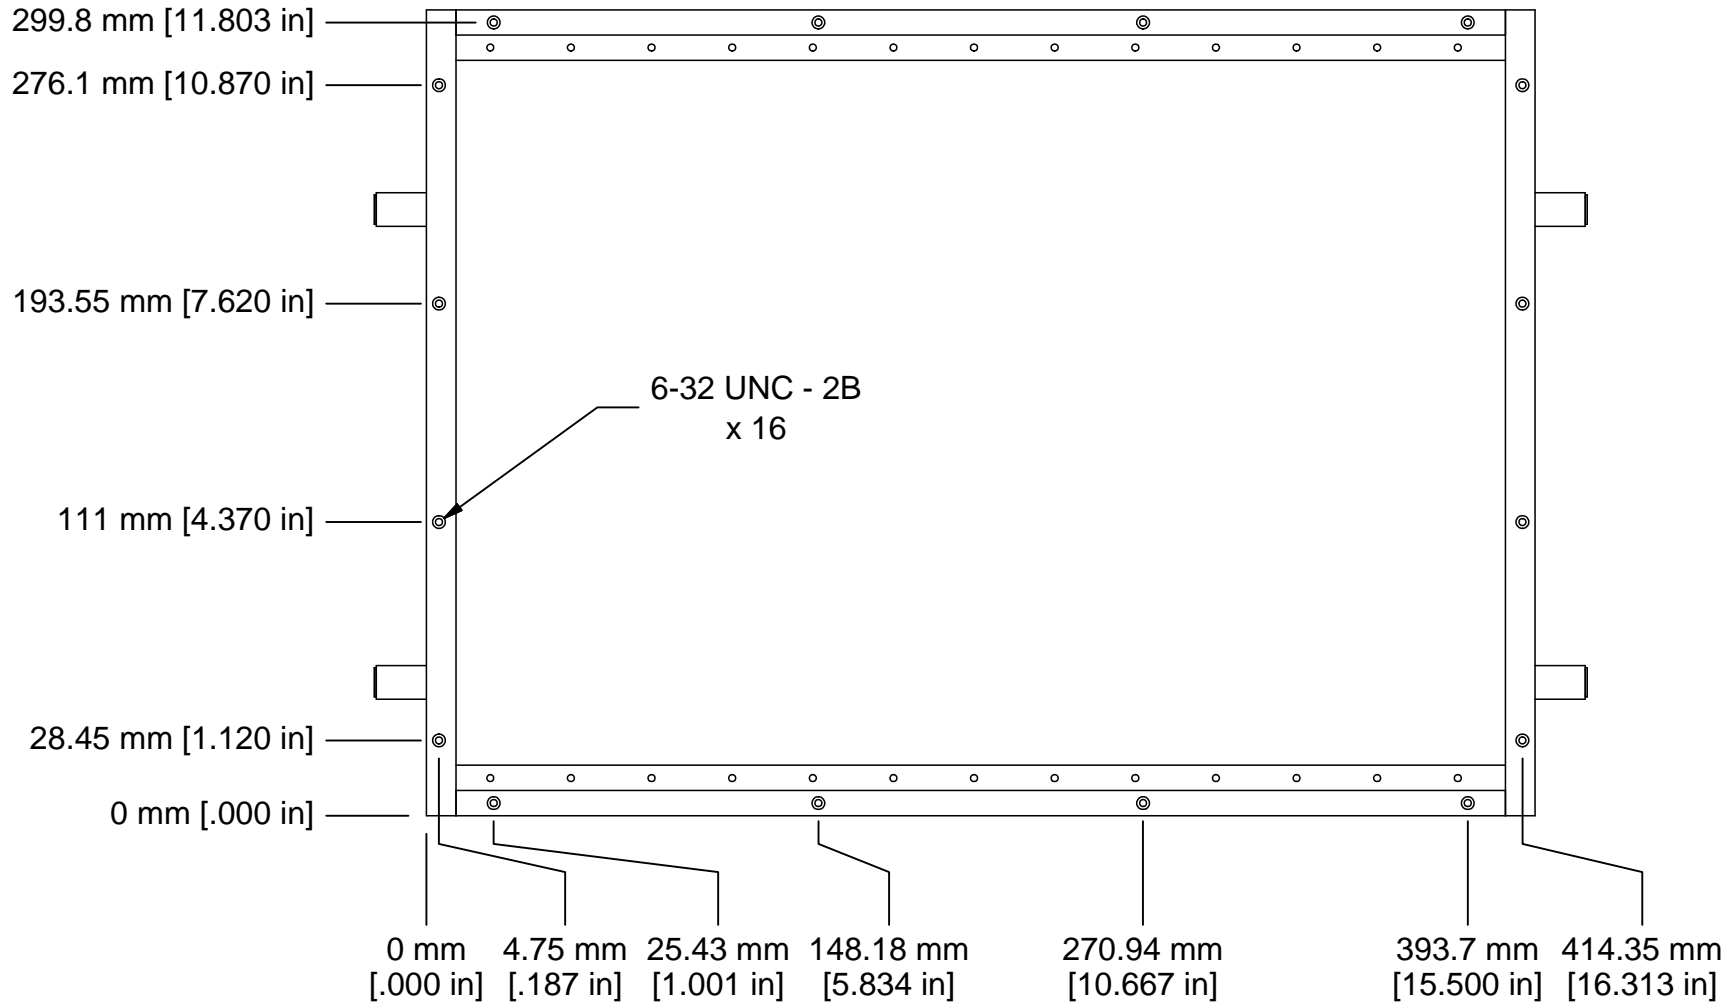

COMMENTS / NOTES

MAC-PANEL

WWW.MACPANEL.COM

DRAWN BY

DATE

1/6/2012

DESCRIPTION

ITA, Pull-Thru, 13 Slots.

DRAWING NO.

12156-01-CU

REVISION

SHEET

1 OF 2

COMMENTS / NOTES

Positions of Enclosure Mounting Holes.

WWW.MACPANEL.COM