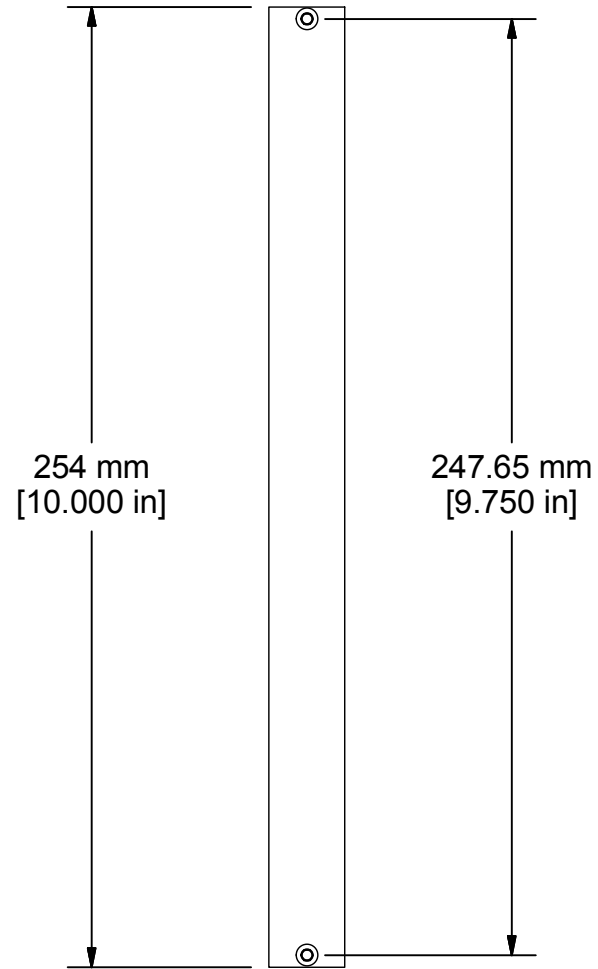

3.18 mm
[.125 in]

254 mm
[10.000 in]

247.65 mm
[9.750 in]

COMMENTS / NOTES

Supplied with mounting screws.

WWW.MACPANEL.COM

DRAWN BY

DATE

18/08/2008

DESCRIPTION

Module blank filler,
ITA / Rec.

DRAWING NO.

08305-01-CU

REVISION

F

SHEET