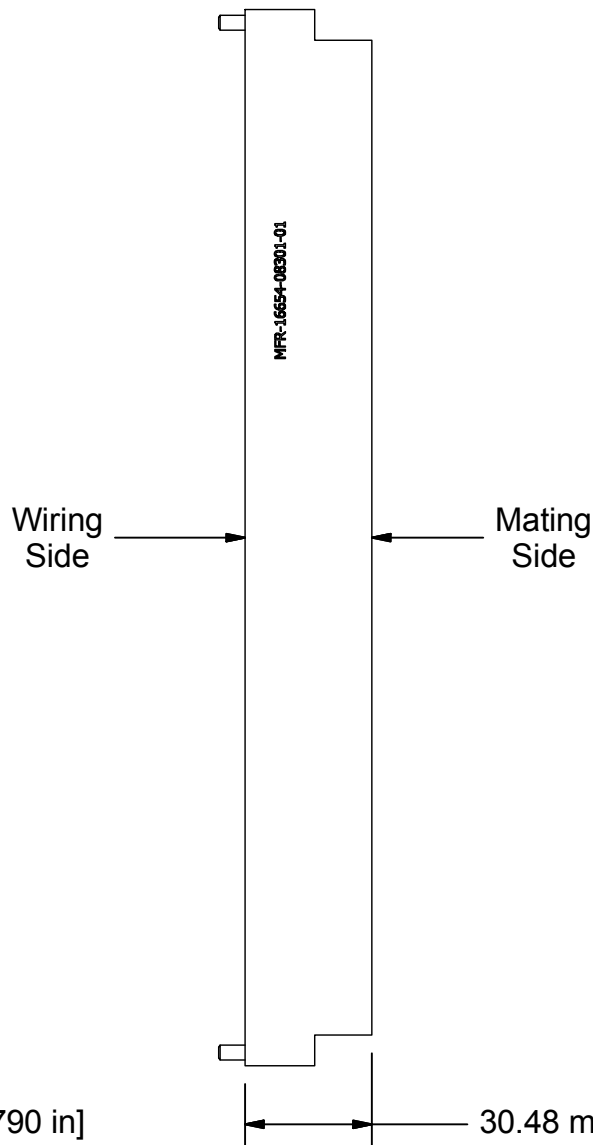

20.07 mm [.790 in]

COMMENTS / NOTES

Modules are supplied with mounting screws fitted.

MAC-PANEL

WWW.MACPANEL.COM

DRAWN BY

DATE

18/08/2008

DESCRIPTION

Module, ITA,
210 Pos, Signal

3rd
angle
projection

DRAWING NO.

08301-01-CU

REVISION

H

SHEET